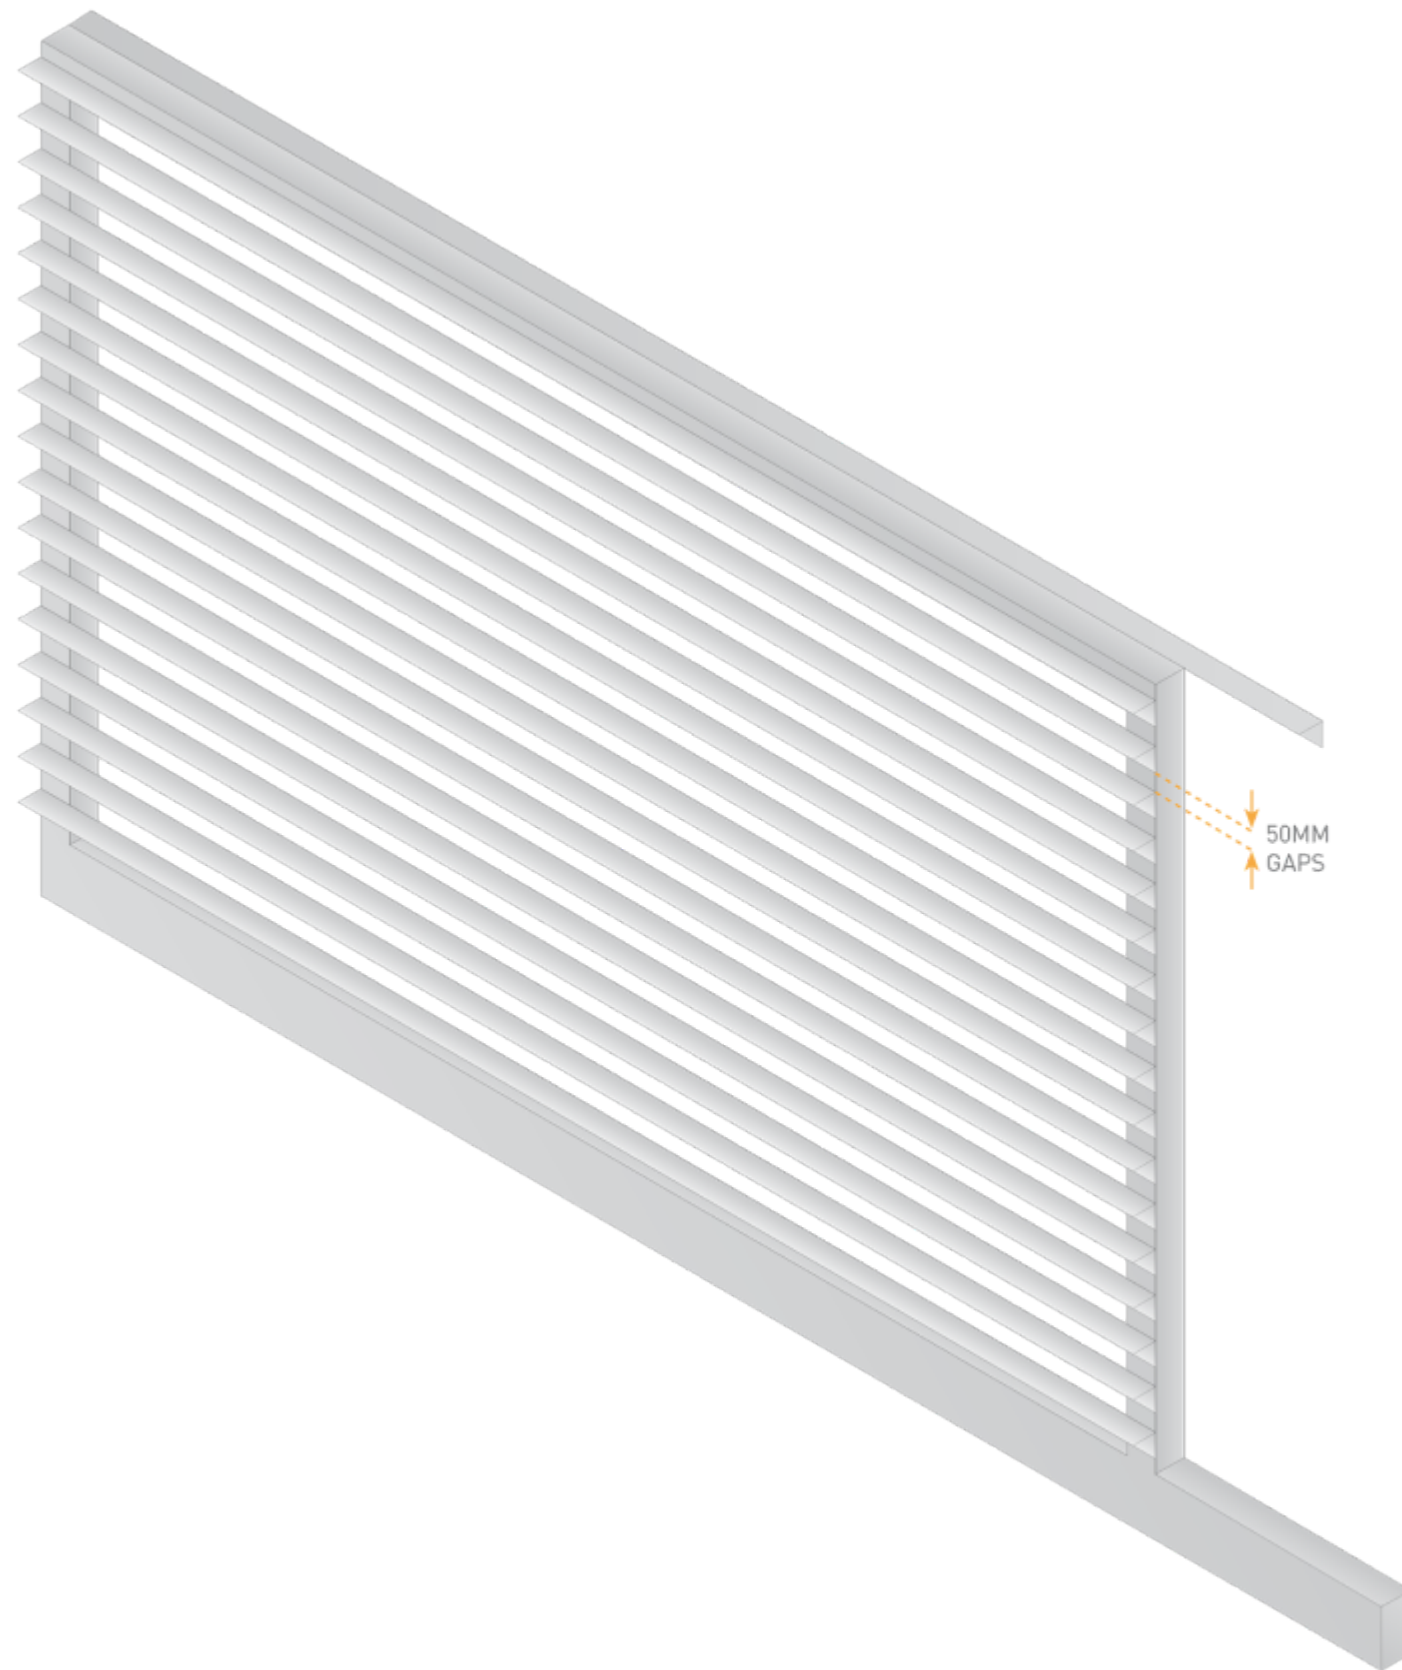

☎ 1300 335 633

✉ sales@kodeaccess.com.au

Notes :

KODE
ACCESS

www.kodeaccess.com.au

KODE
ACCESS

GATE DESIGN

KS17H – Kode Slide 17 (Detail)

FRAME

- 50mm x 50mm x 3mm SHS Frame
- 100mm x 50mm x 3mm RHS Bottom Rail
- 400mm Top and Bottom Tails
- Cut Outs in Bottom Rail for Recessed Wheel
- Left or Right Opening
- Guide Channel Top Rail Only

DESIGN

- 40mm x 40mm x 3mm Angle Horizontal Standard
- Horizontal Face Mount
- 50mm Gaps

MATERIALS

- Aluminium
- Powdercoating: Standard Colorbond Fencing Range

TITLE: HORIZONTAL ANGLE (40 x 40mm)