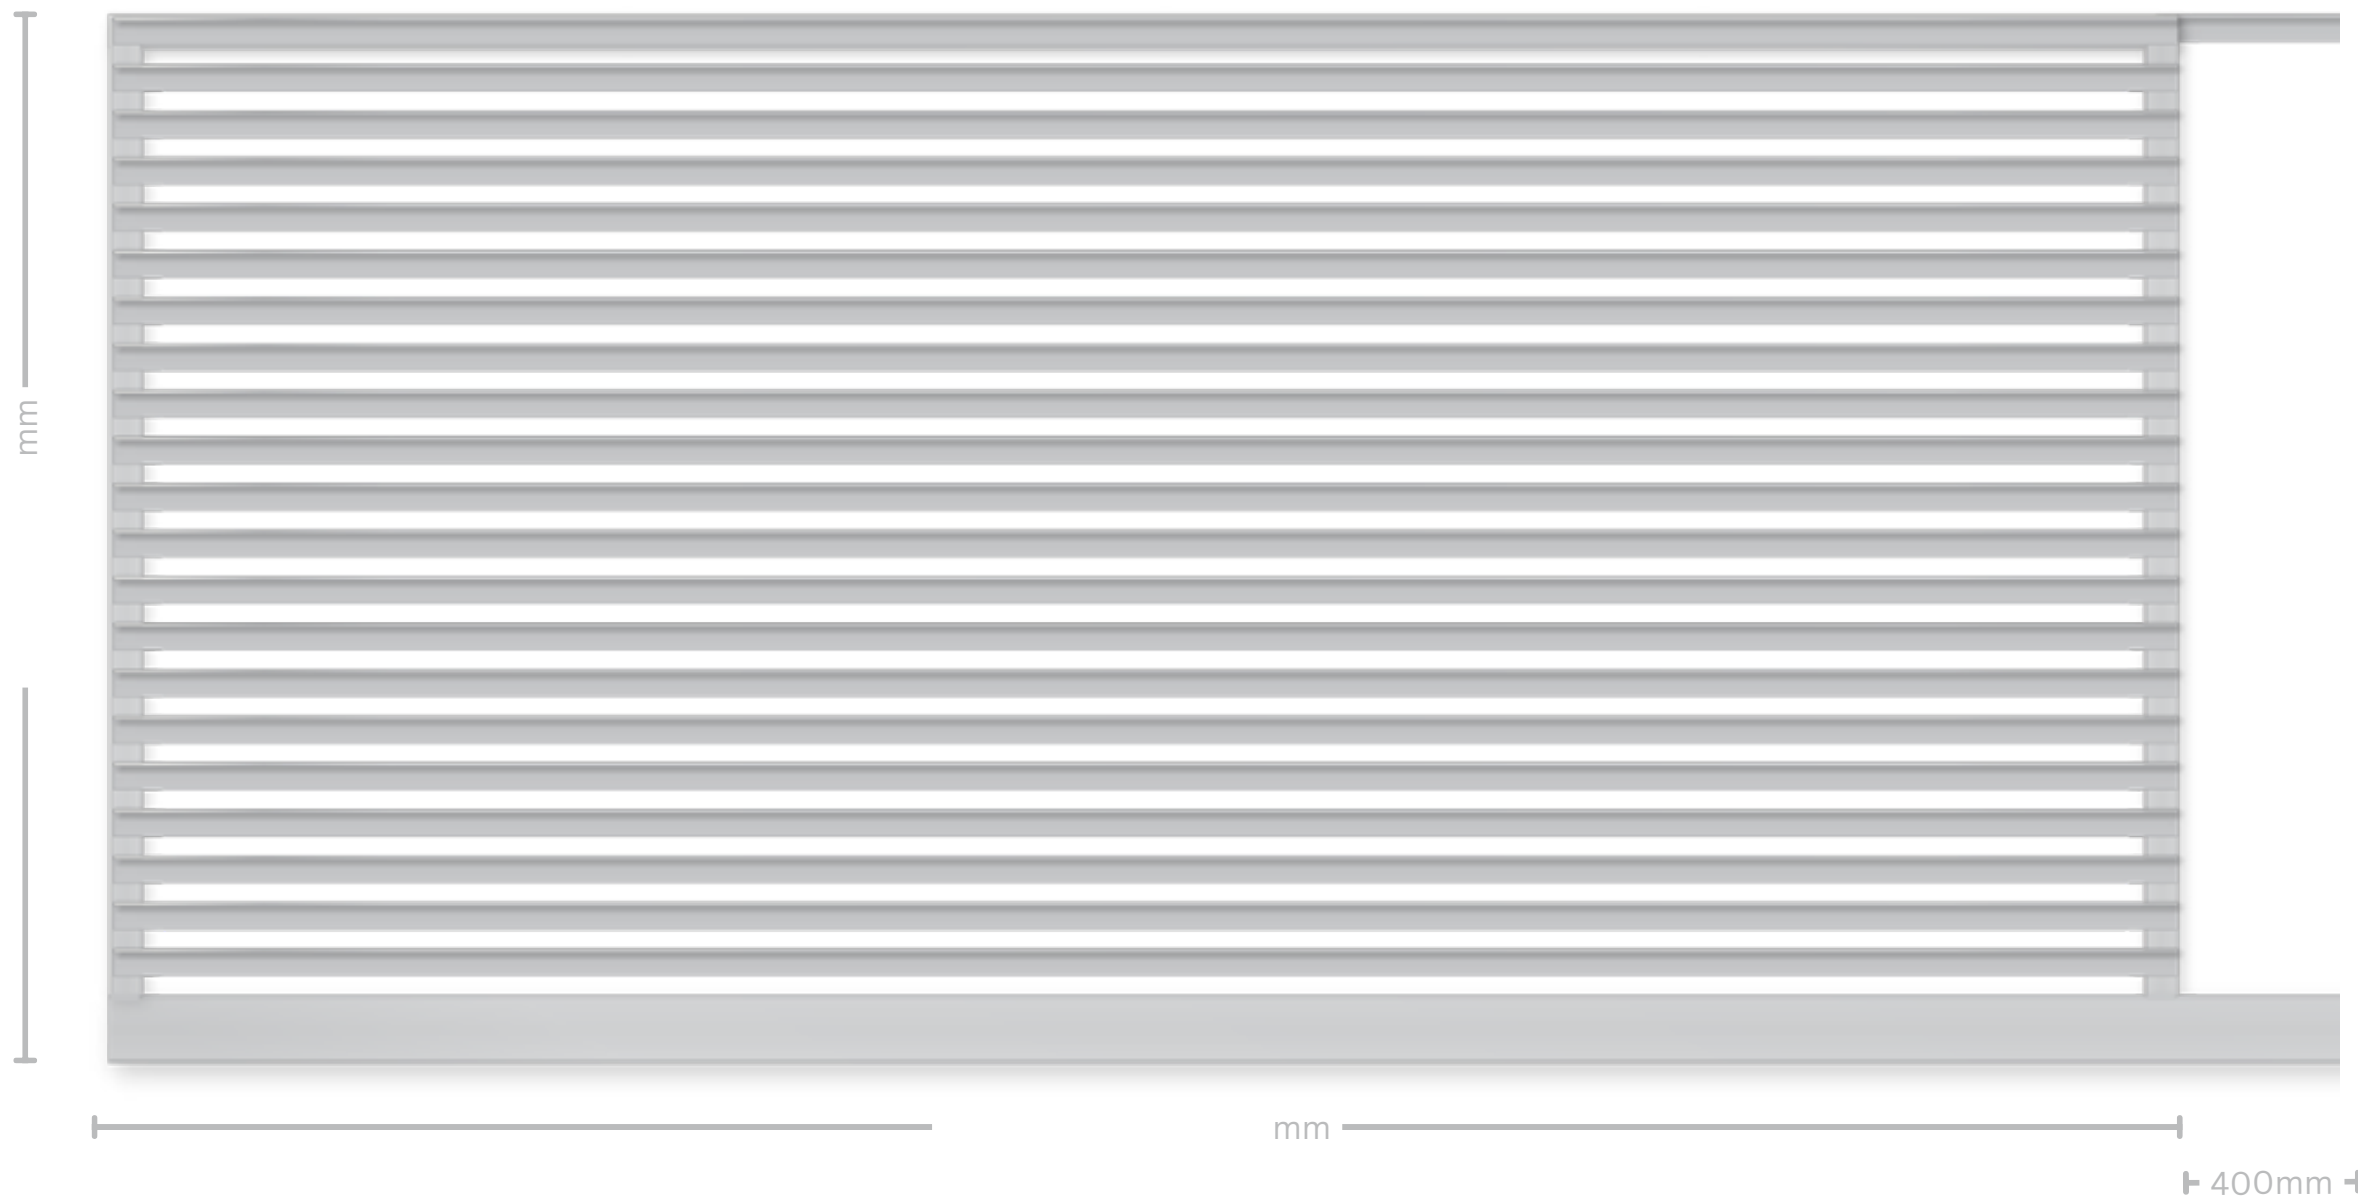

☎ 1300 335 633

✉ sales@kodeaccess.com.au

KS17H – HORIZONTAL ANGLE (40mm X 40mm)

Notes :

KODE
ACCESS

www.kodeaccess.com.au

KODE
ACCESS

GATE DESIGN

KS17H – Kode Slide 17

FRAME

- 50mm x 50mm x 3mm SHS Frame
- 100mm x 50mm x 3mm RHS Bottom Rail
- 400mm Top and Bottom Rails
- Cut Outs in Bottom Rail for Recessed Wheel
- Left or Right Opening
- Guide Channel Top Rail Only

DESIGN

- 40mm x 40mm x 3mm Angle Horizontal Standard
- Horizontal Face Mount
- 50mm Gaps

MATERIALS

- Aluminium
- Powdercoating: Standard Colorbond Fencing Range

TITLE: HORIZONTAL ANGLE (40mm x 40mm)

☎ 1300 335 633

- 50mm x 50mm x 3mm SHS Frame
- 100mm x 50mm x 3mm RHS Bottom Rail
- 400mm Top and Bottom Tails
- Cut Outs in Bottom Rail for Recessed Wheel
- Left or Right Opening
- Guide Channel Top Rail Only

DESIGN