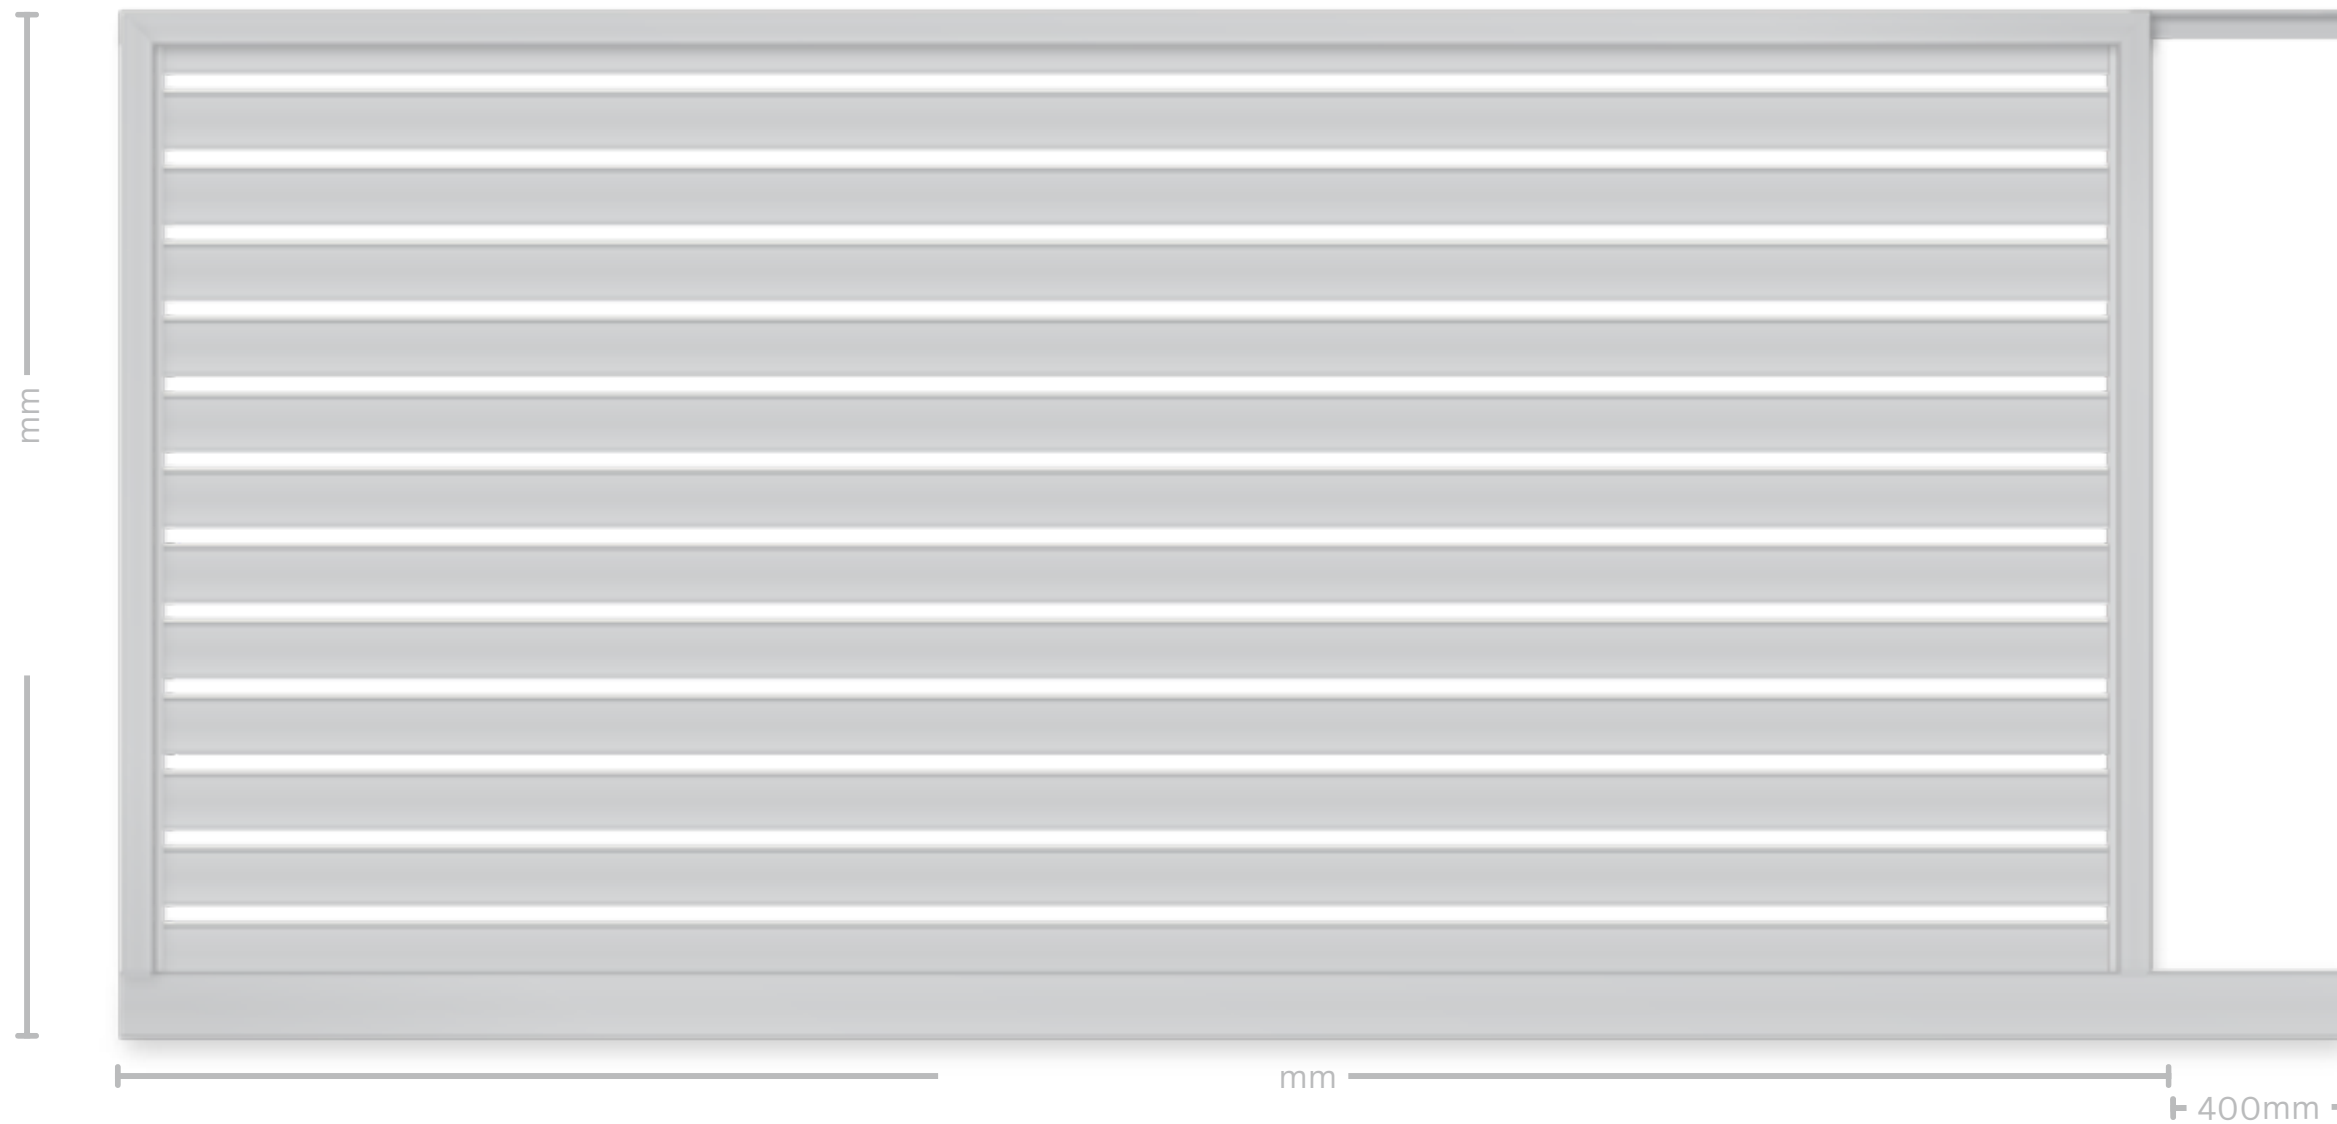

☎ 1300 335 633

✉ sales@kodeaccess.com.au

KS12 (90) – HORIZONTAL SLAT 90mm

Notes :

KODE
ACCESS

www.kodeaccess.com.au

KODE
ACCESS

GATE DESIGN

KS12 (90) – Kode Slide 12

FRAME

- 50mm x 50mm x 3mm SHS Frame
- 100mm x 50mm x 3mm RHS Bottom Rail
- 400mm Top and Bottom Rails
- Cut Outs in Bottom Rail for Recessed Wheel
- Left or Right Opening
- Guide Channel or Roller Bracket Top Rail

DESIGN

- 90mm x 16mm Horizontal Slats
- Routed into Rail Standard
- 10mm OR 20mm Gaps
- (38, 65 OR 100mm x 16mm Horizontal Slats available)

MATERIALS

- Aluminium
- Powdercoating: Standard Colorbond Fencing Range

TITLE: HORIZONTAL SLAT 90mm