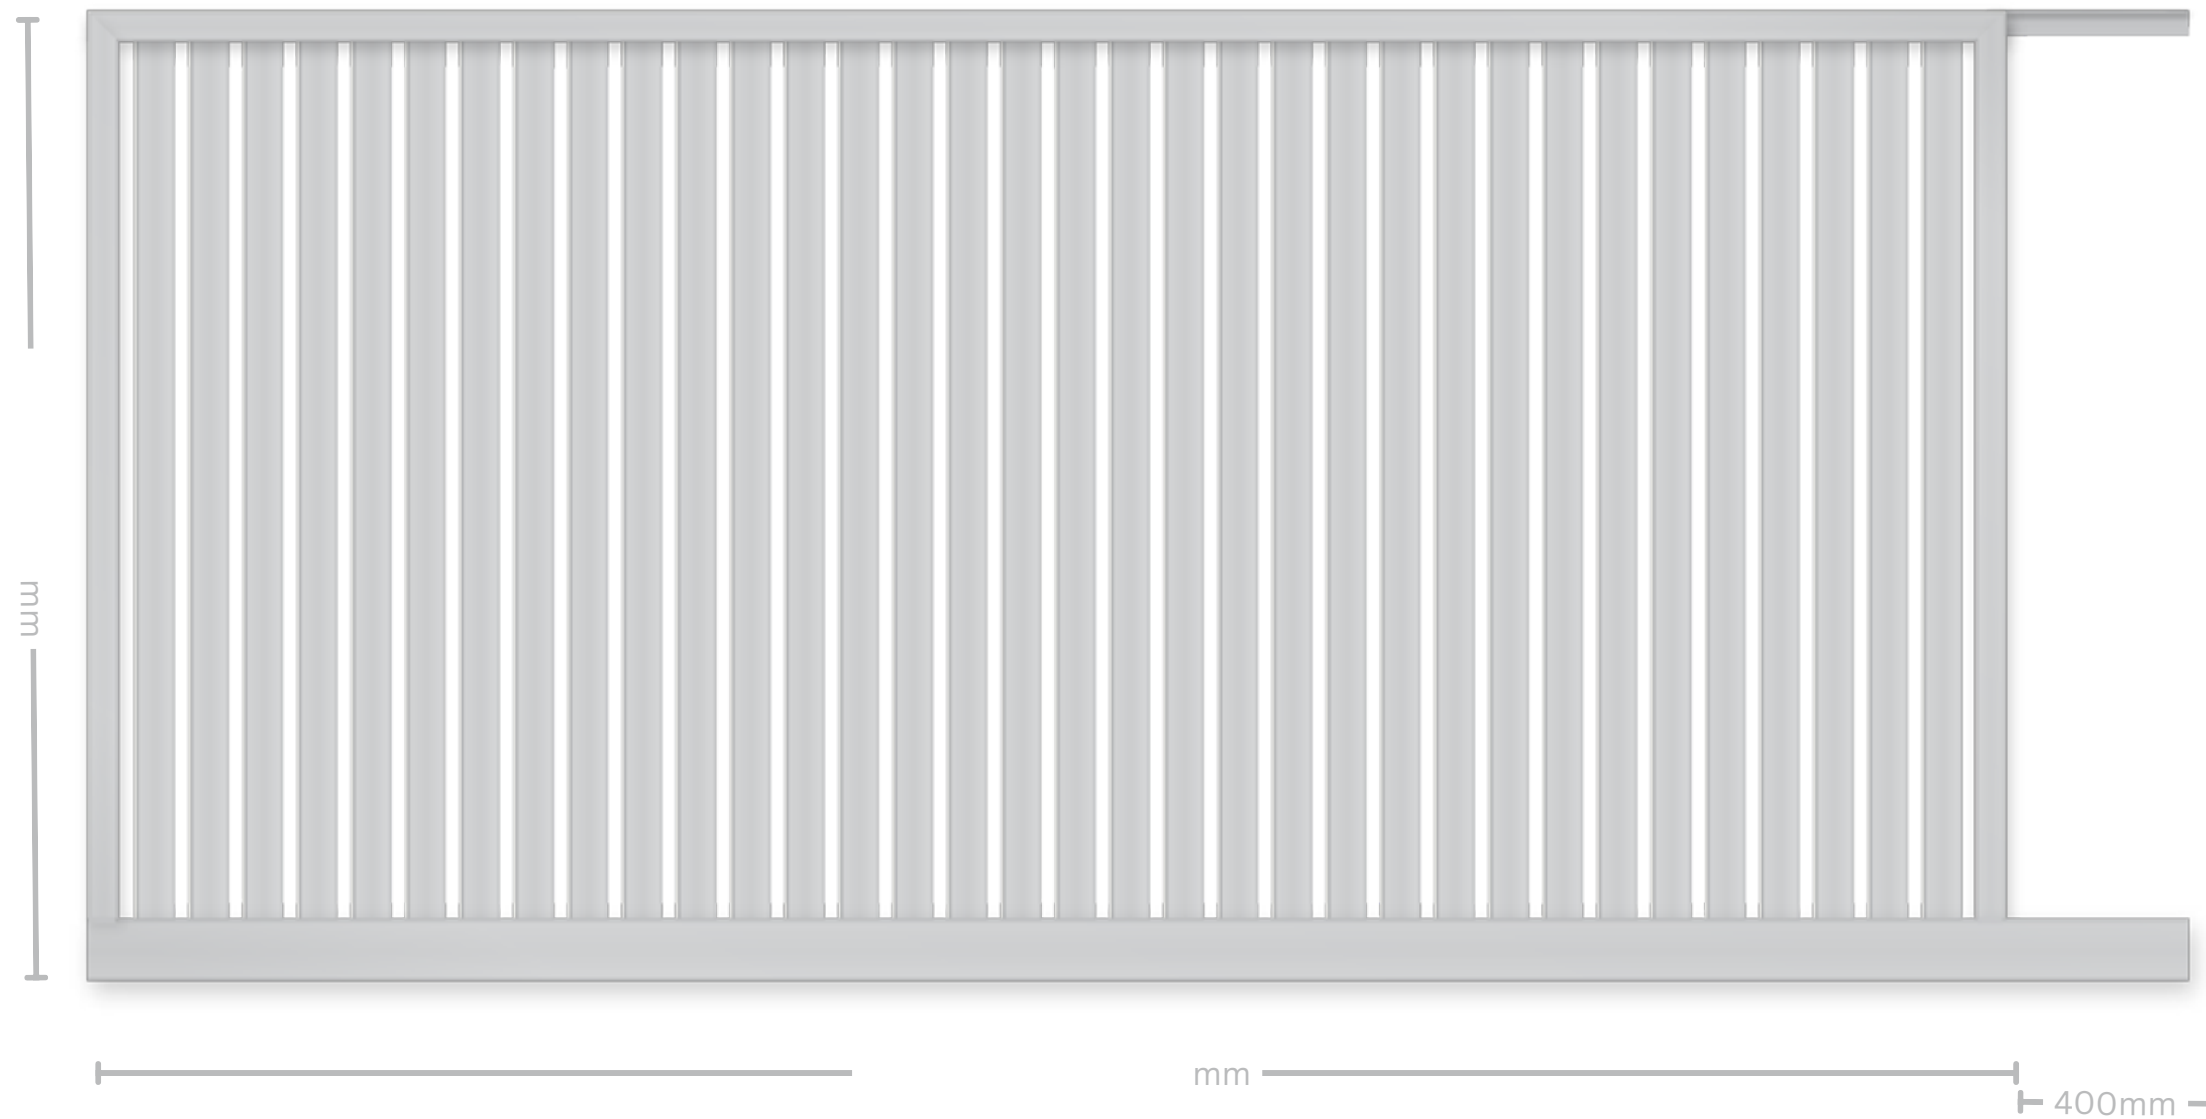

☎ 1300 335 633

✉ sales@kodeaccess.com.au

KS10 (65) – VERTICAL SLAT (65mm)

Notes :

KODE
ACCESS

www.kodeaccess.com.au

KODE
ACCESS

GATE DESIGN

KS10 (65) – Kode Slide 10

FRAME

- 50mm x 50mm x 3mm SHS Frame
- 100mm x 50mm x 3mm RHS Bottom Rail
- 400mm Top and Bottom Rails
- Cut Outs in Bottom Rail for Recessed Wheel
- Left or Right Opening
- Guide Channel or Roller Bracket Top Rail

DESIGN

- 65mm x 16mm Vertical Slats
- (38, 90 OR 100mm x 16mm Vertical Slats available)
- 10mm OR 20mm Gap Standard Routed Into Rail

MATERIALS

- Aluminium
- Powdercoating: Standard Colorbond Fencing Range

TITLE: VERTICAL SLAT (65mm)