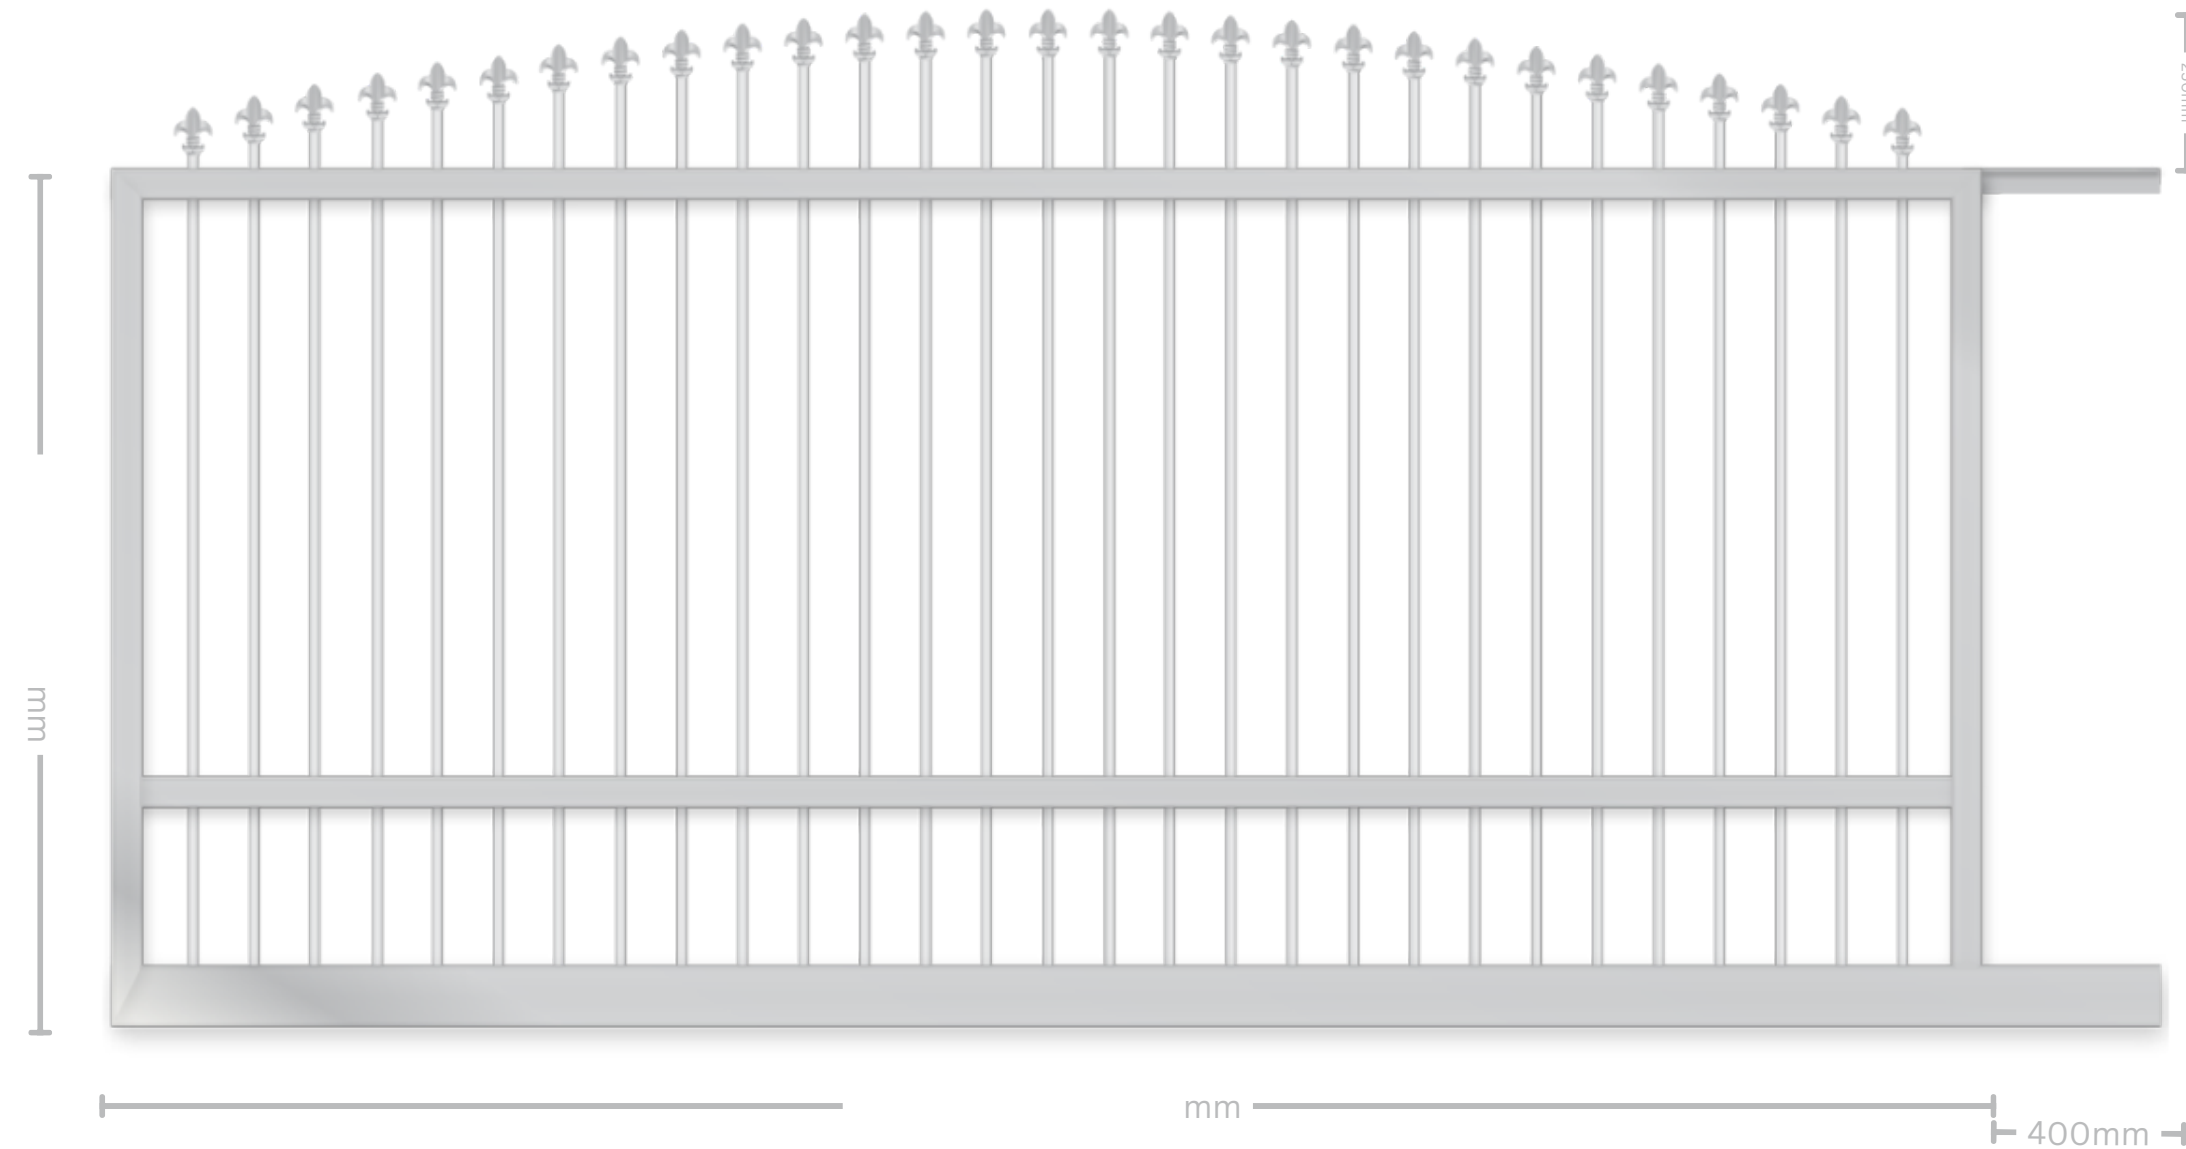

1300 335 633

sales@kodeaccess.com.au

KODE
ACCESS

KS5 – VERTICAL TUBE - ARCH SPEARS - MID RAIL

Notes :

KODE
ACCESS

www.kodeaccess.com.au

GATE DESIGN

KS5 – Kode Slide 5

FRAME

- 50mm x 50mm x 3mm SHS Frame
- 100mm x 50mm x 3mm RHS Bottom Rail
- 400mm Top and Bottom Rails
- Cut Outs in Bottom Rail for Recessed Wheel
- Left or Right Opening
- Guide Channel Top Rail Only

DESIGN

- 19mm Vertical Tubes
- 100mm Tube Centres
- Fleur De Lis Spear 250mm to 125mm Arch Standard (Various Spear Types Available)

MATERIALS

- Aluminium
- Powdercoating: Standard Colorbond Fencing Range

TITLE: VERTICAL TUBE - ARCH SPEARS - MID RAIL