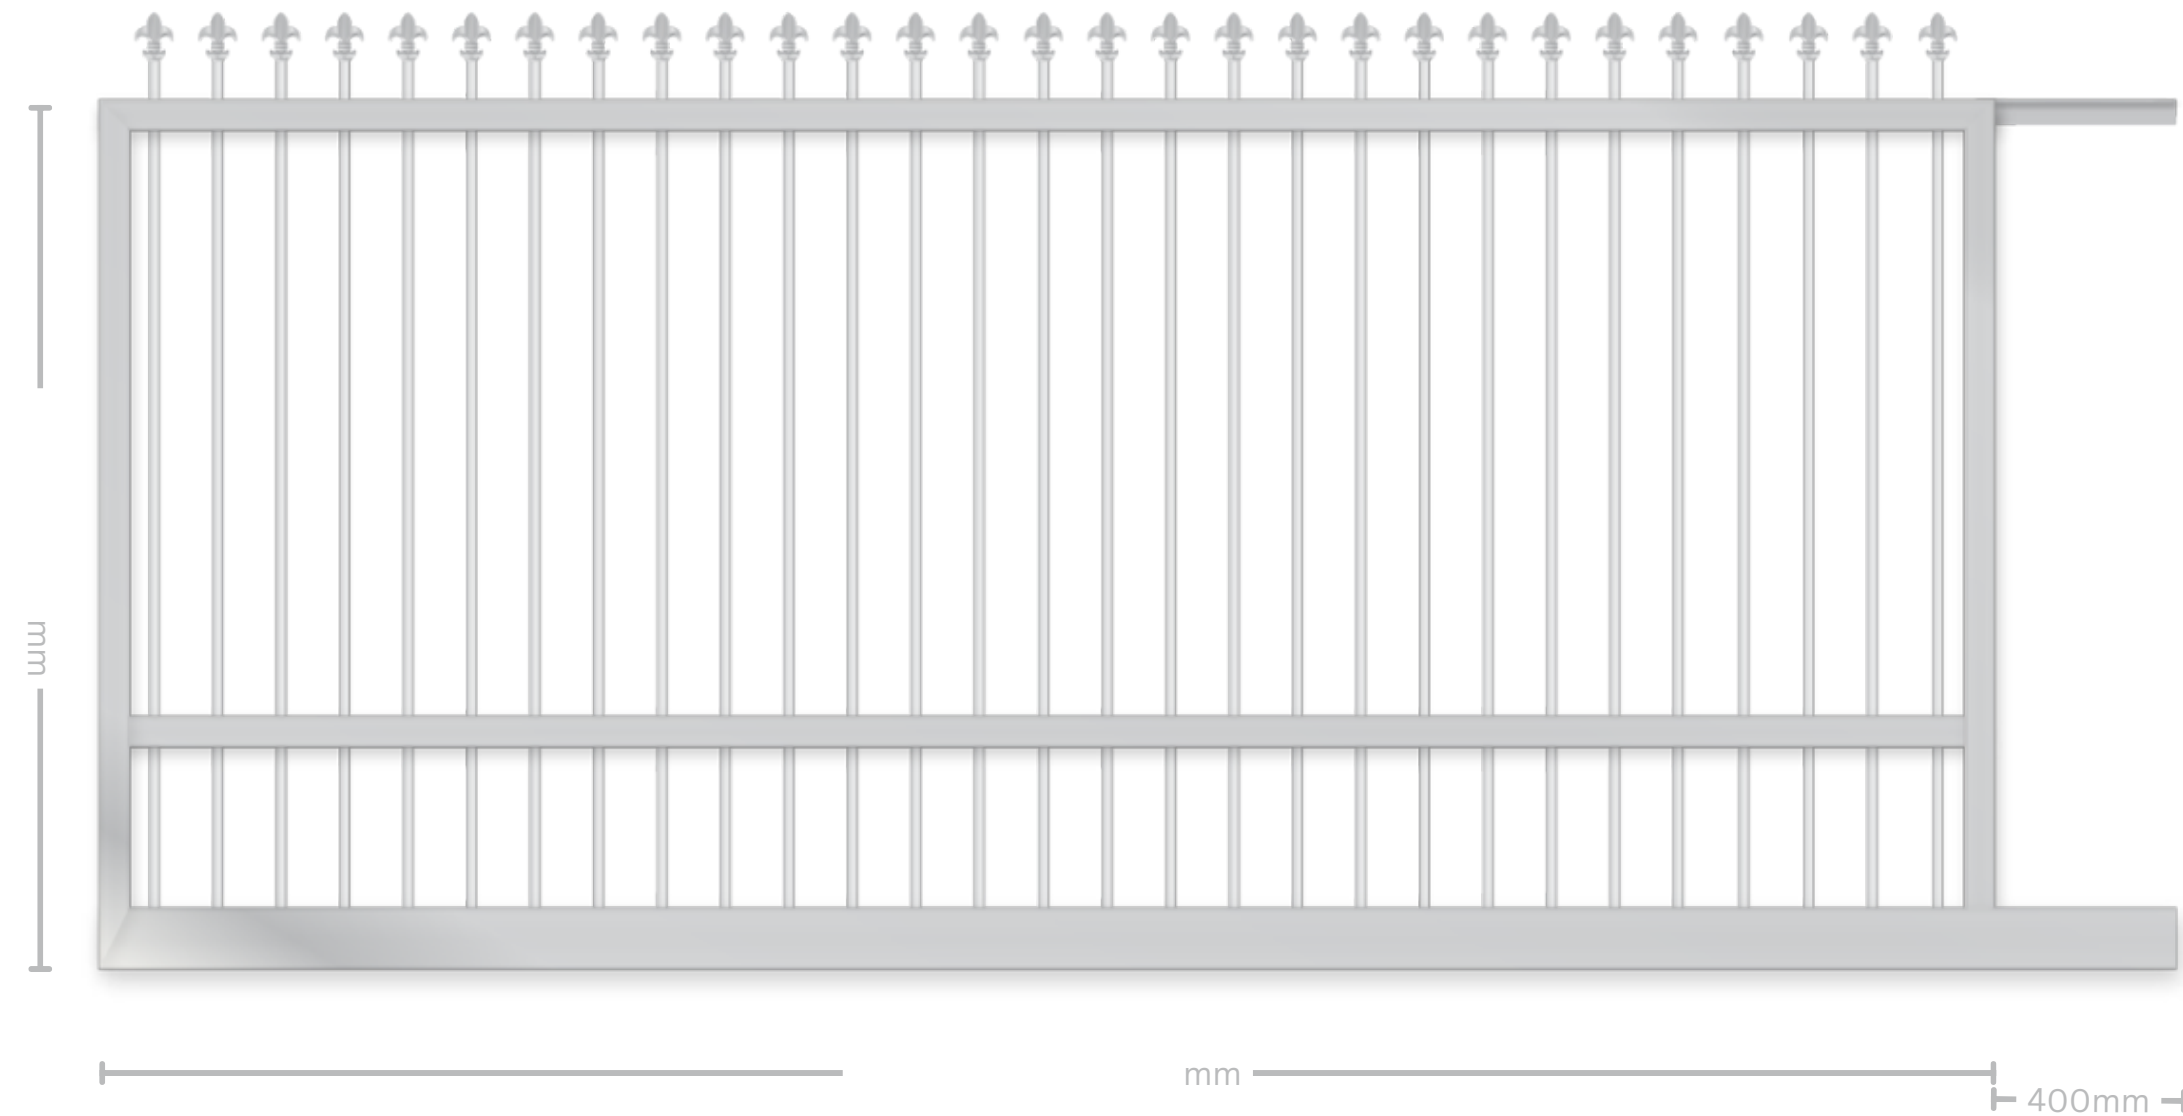

1300 335 633

sales@kodeaccess.com.au

KODE
ACCESS

KS4 - VERTICAL TUBE - LEVEL SPEARS - MID RAIL

Notes :

KODE
ACCESS

www.kodeaccess.com.au

GATE DESIGN

KS4 - Kode Slide 4

FRAME

- 50mm x 50mm x 3mm SHS Frame
- 100mm x 50mm x 3mm RHS Bottom Rail
- 400mm Top and Bottom Rails
- Cut Outs in Bottom Rail for Recessed Wheel
- Left or Right Opening
- Guide Channel Top Rail Only

DESIGN

- 19mm Vertical Tubes
- 100mm Tube Centres
- Fleur De Lis Spear (Various Spear Types Available)
- Spear Top 125mm High

MATERIALS

- Aluminium
- Powdercoating: Standard Colorbond Fencing Range

TITLE: VERTICAL TUBE - LEVEL SPEARS - MID RAIL