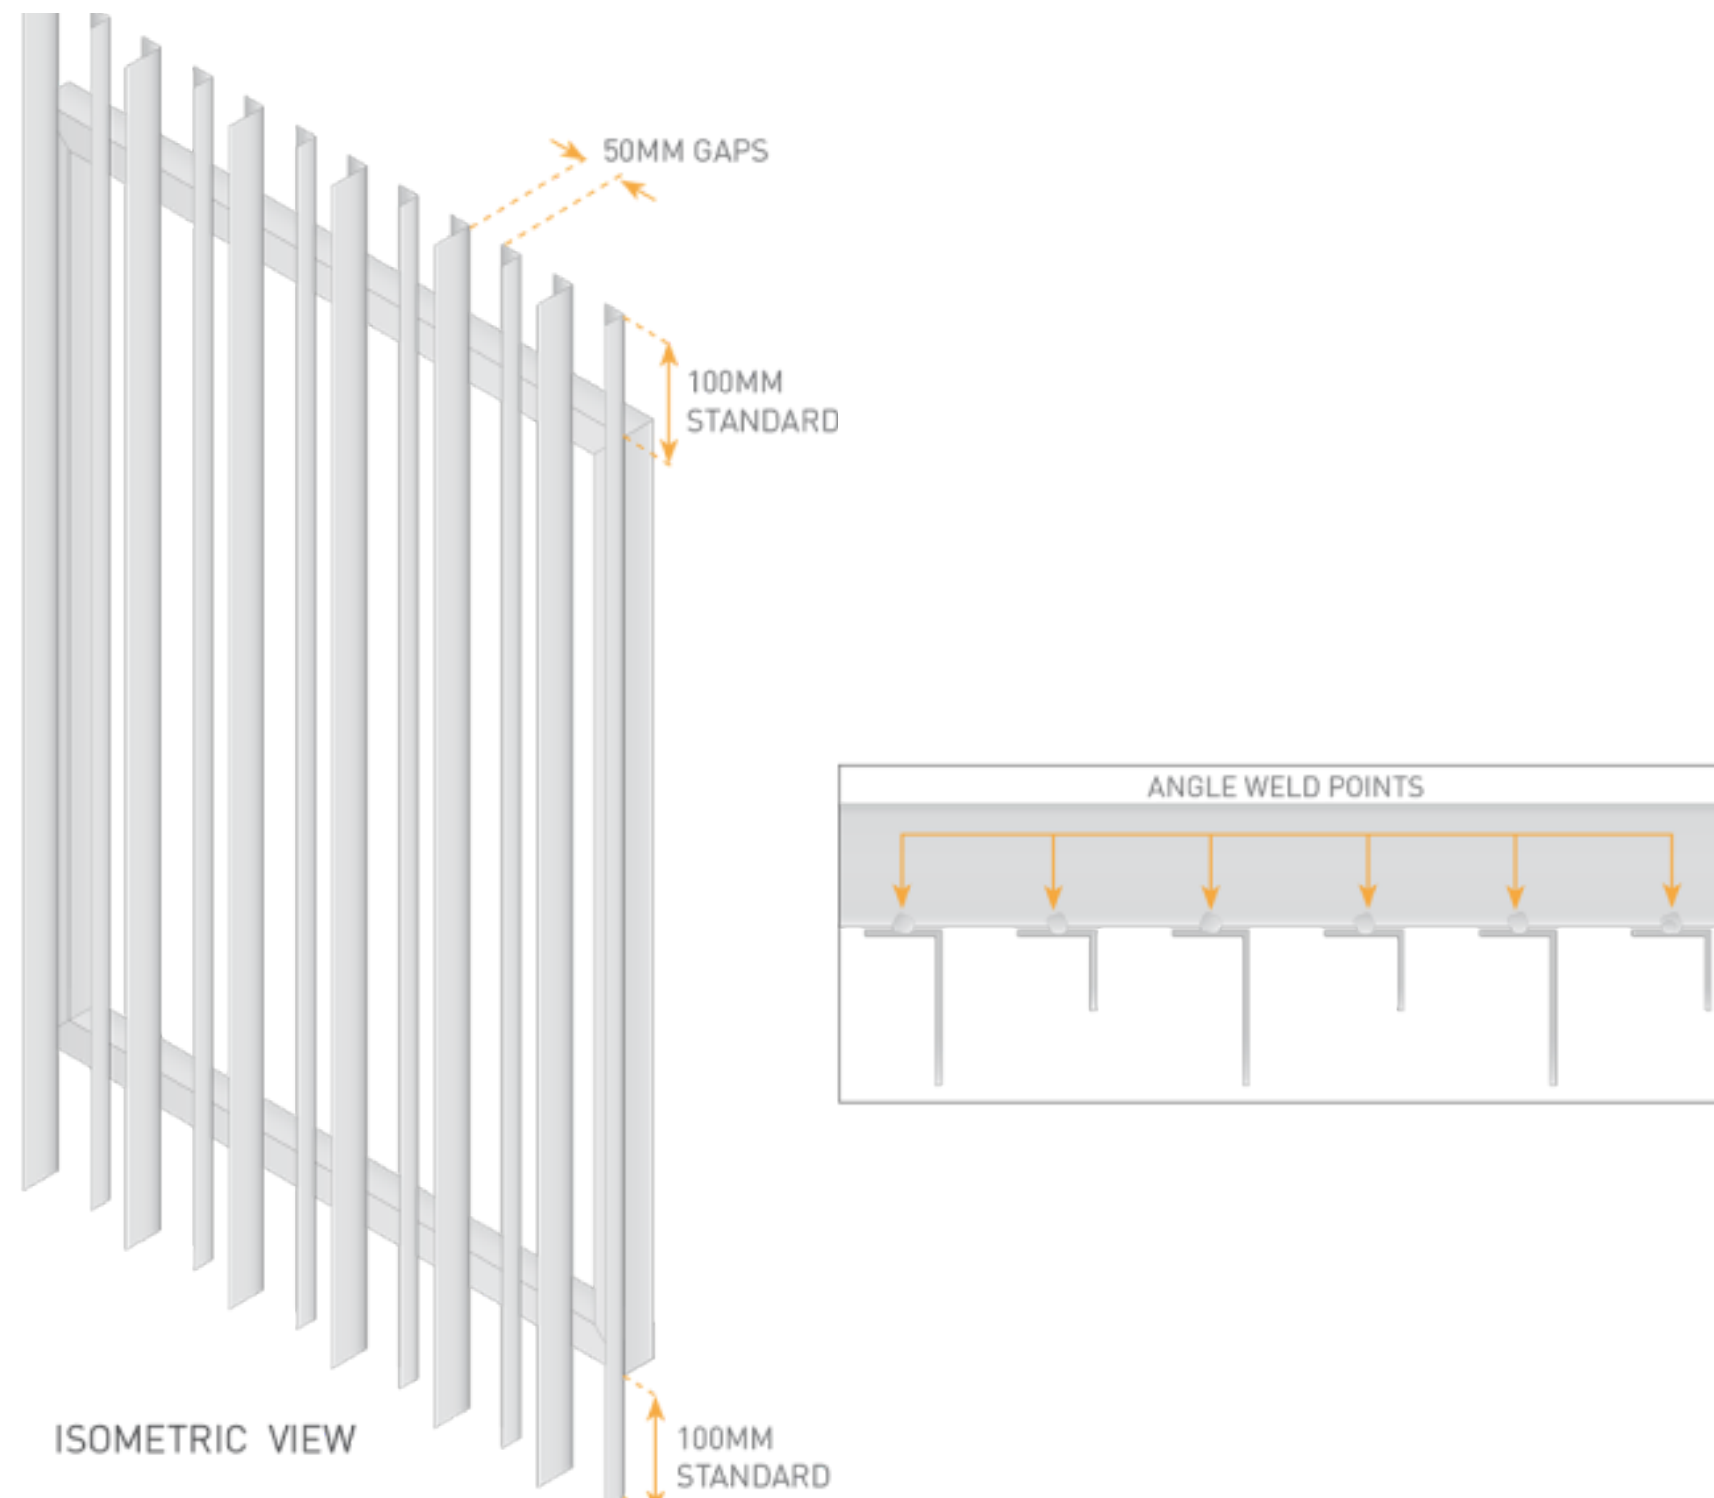

1300 335 633

sales@kodeaccess.com.au

KODE
ACCESS

KP18V – ALTERNATING VERTICAL ANGLE
(25mm x 25mm/ 50mm x 25mm)

Notes :

KODE
ACCESS

www.kodeaccess.com.au

GATE DESIGN

KP18V – Kode Pedestrian 18

FRAME

- 50mm x 50mm x 3mm SHS Frame
- Lock Box (Optional)
- Mortice Lock (Optional)

DESIGN

- Alternating:
 - 50mm x 25mm x 3mm Angle
 - 25mm x 25mm x 3mm Angle
- Vertical Face Mount
- 50mm Gap

MATERIALS

- Aluminium
- Powdercoating: Standard Colorbond Fencing Range

TITLE: ALTERNATING VERTICAL ANGLE
(25mm x 25mm/ 50mm x 25mm)

KP18V – ALTERNATING VERTICAL ANGLE
(25mm x 25mm/ 50mm X 25mm)

Notes :

GATE DESIGN

KP18V – Kode Pedestrian 18
(Detail)

FRAME

- 50mm x 50mm x 3mm SHS Frame
- Lock Box (Optional)
- Mortice Lock (Optional)

DESIGN

- Alternating:
 - 50mm x 25mm x 3mm Angle
 - 25mm x 25mm x 3mm Angle
- Vertical Face Mount
- 50mm Gap