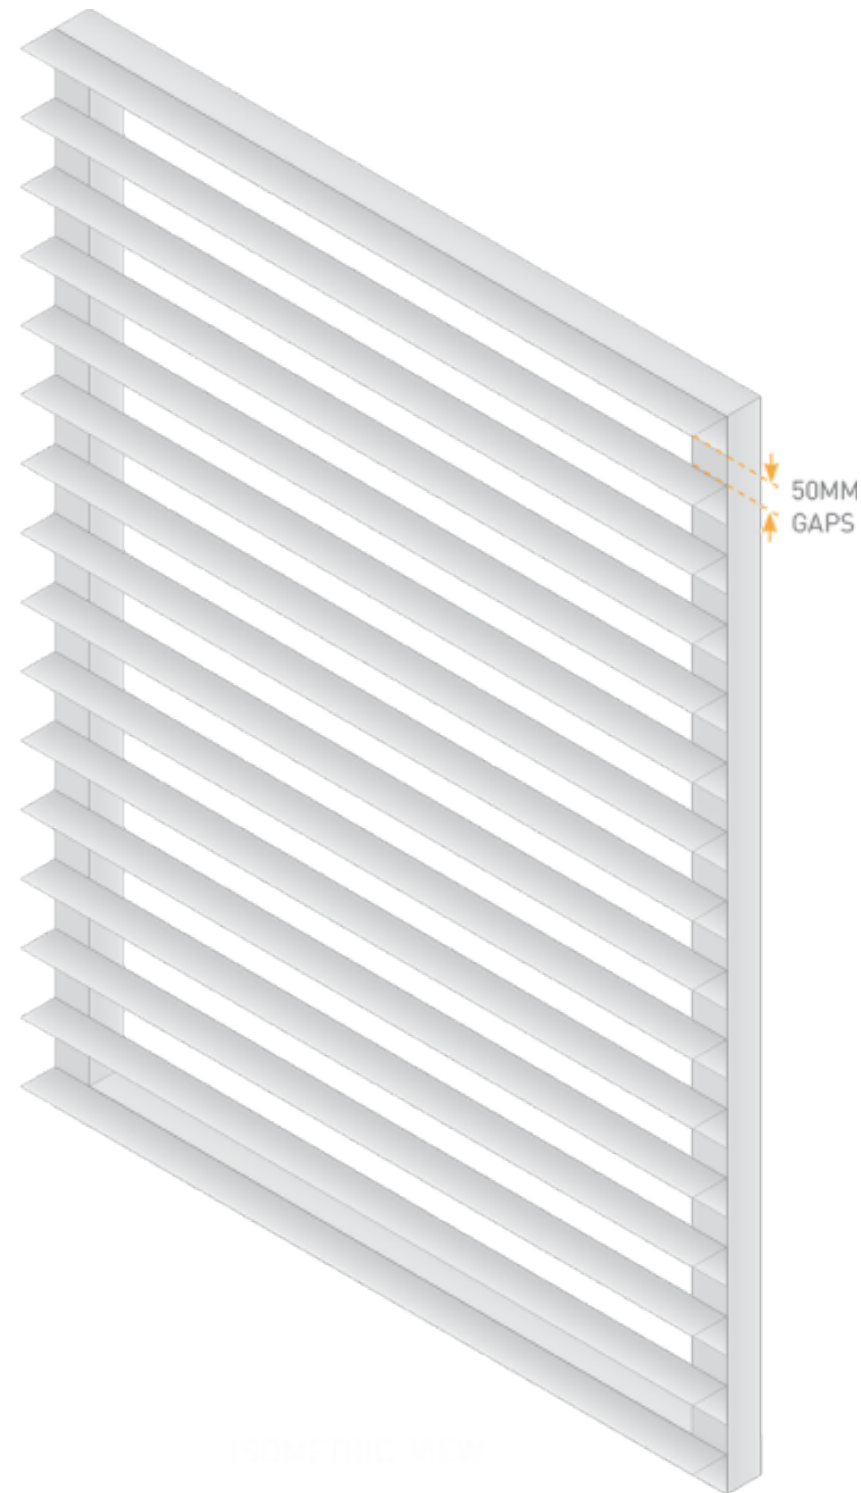

☎ 1300 335 633

✉ sales@kodeaccess.com.au

KP17H - HORIZONTAL ANGLE
(40 X 40mm)

Notes :

KODE
ACCESS

www.kodeaccess.com.au

KODE
ACCESS

GATE DESIGN

KP17H – Kode Pedestrian 17 (Detail)

FRAME

- 50mm x 50mm x 3mm SHS Frame
- Lock Box (Optional)
- Mortice Lock (Optional)

DESIGN

- 40mm x 40mm x 3mm Angle Horizontal Standard
- Horizontal Face Mount
- 50mm Gaps

MATERIALS

- Aluminium
- Powdercoating: Standard Colorbond Fencing Range

TITLE: HORIZONTAL ANGLE (40 X 40mm)