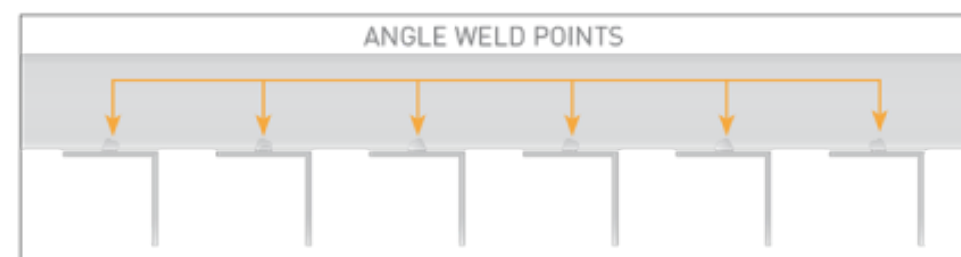

1300 335 633

sales@kodeaccess.com.au

KODE
ACCESS

KP16V – VERTICAL ANGLE (40 X 40mm)

Notes :

KODE
ACCESS

www.kodeaccess.com.au

GATE DESIGN

KP16V – Kode Pedestrian 16

(Detail)

FRAME

- 50mm x 50mm x 3mm SHS Frame
- Lock Box (Optional)
- Mortice Lock (Optional)

DESIGN

- 40mm x 40mm x 3mm Angle Standard
- Vertical Face Mount
- 50mm Gaps

MATERIALS

- Aluminium
- Powdercoating: Standard Colorbond Fencing Range

TITLE: VERTICAL ANGLE (40 X 40mm)