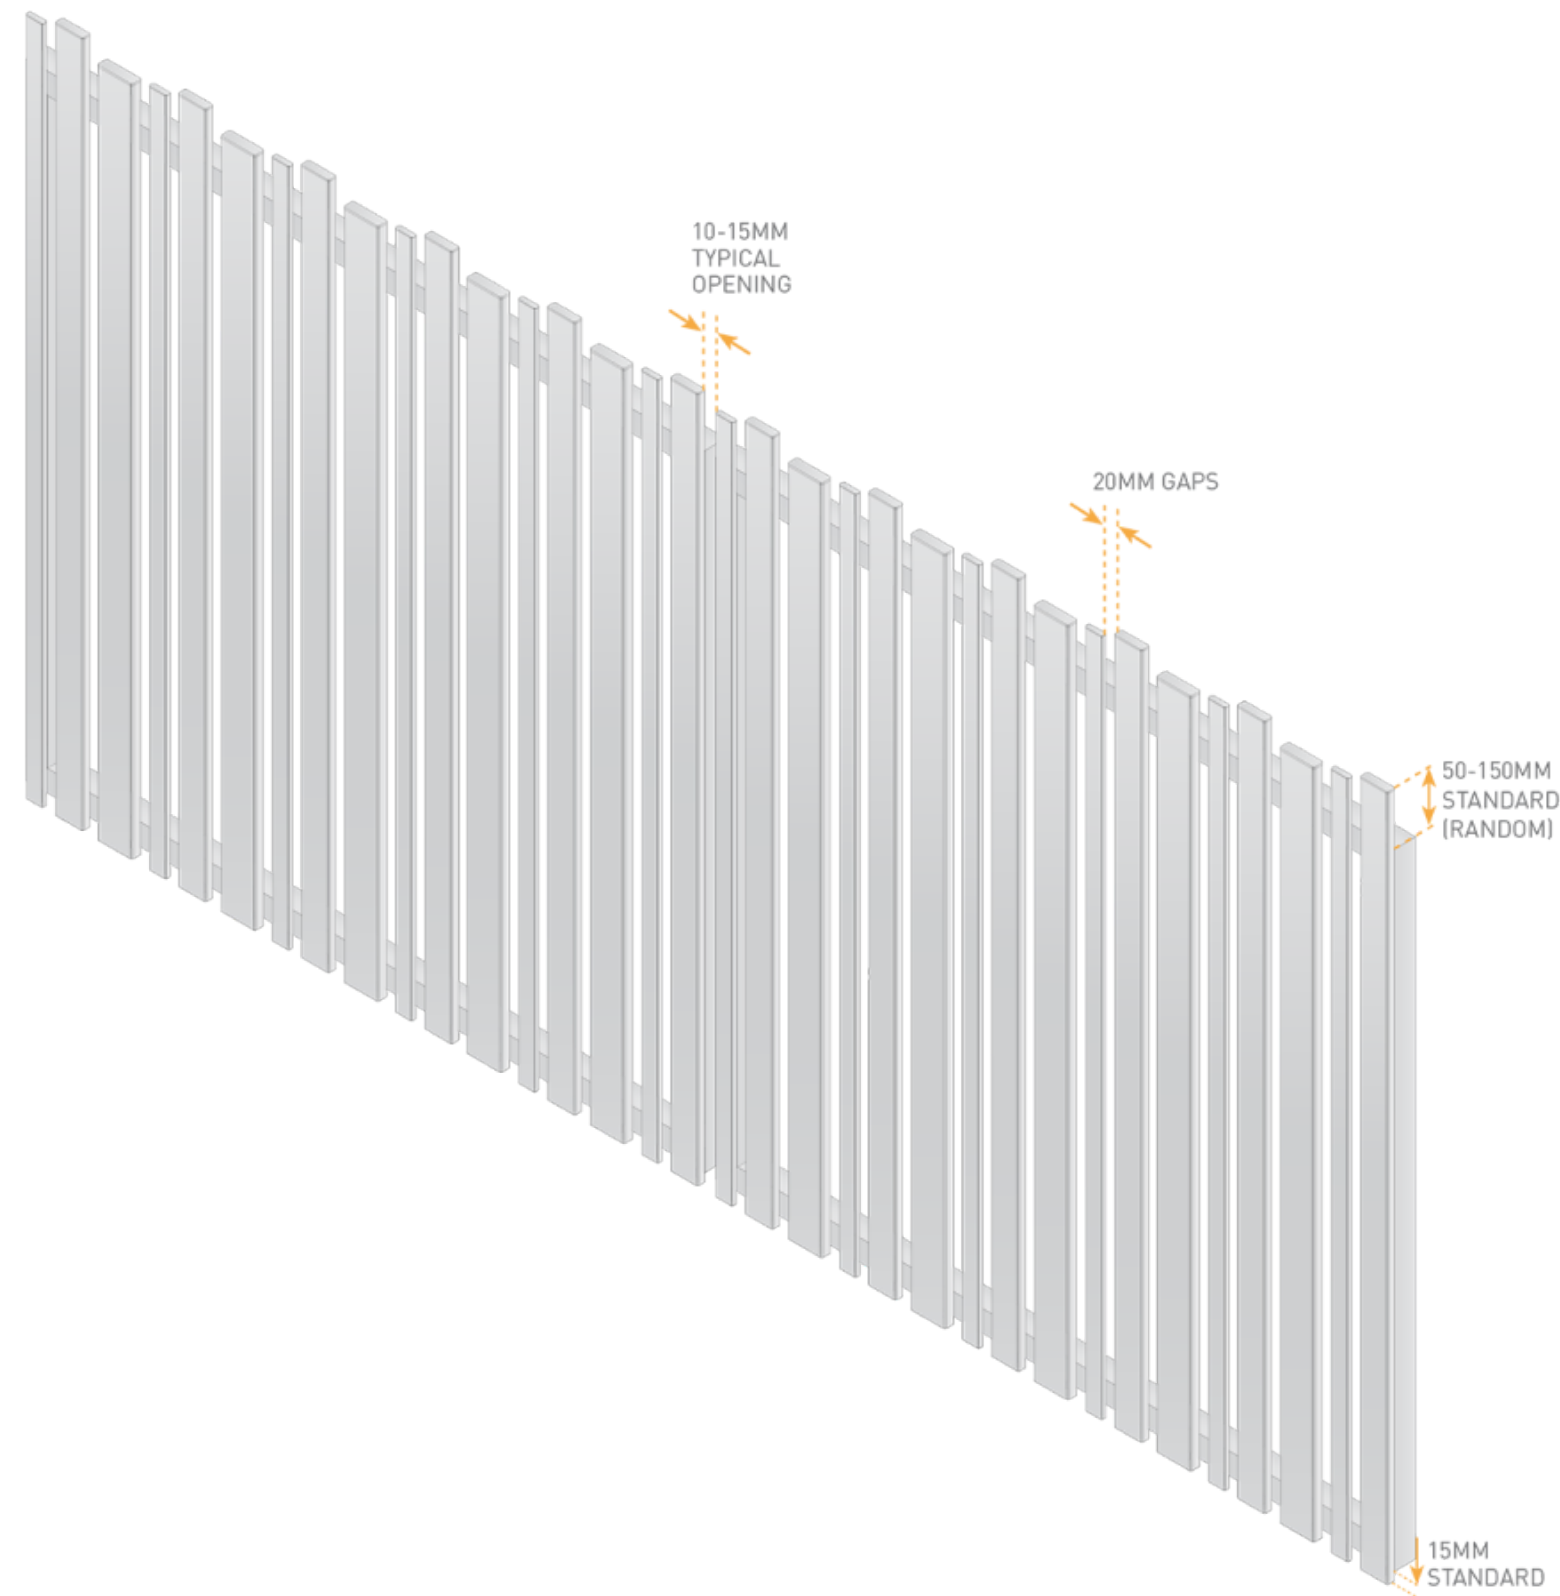

KD20 – Kode Double Swing 20

FRAME

- 50mm x 50mm x 3mm SHS Frame
- 100mm x 50mm x 3mm RHS Bottom Rail for >3000mm

DESIGN

- Random Width and Height Vertical Slats
 - 38mm x 16mm Slat
 - 65mm x 16mm Slat
 - 90mm x 16mm Slat
- 20mm Gaps
- Face Mount

MATERIALS

- Aluminium
- Powdercoating: Standard Colorbond Fencing Range

TITLE: RANDOM ALTERNATING VERTICAL SLATS
- FACE MOUNT

1300 335 633

sales@kodeaccess.com.au

KD20 – RANDOM ALTERNATING VERTICAL SLATS - FACE MOUNT (38/65/90)

DESIGN

- Random Width and Height Vertical Slats
 - 38mm x 16mm Slat
 - 65mm x 16mm Slat
 - 90mm x 16mm Slat
- 20mm Gaps
- Face Mount

MATERIALS

- Aluminium
- Powdercoating: Standard Colorbond Fencing Range

TITLE: RANDOM ALTERNATING VERTICAL SLATS
- FACE MOUNT