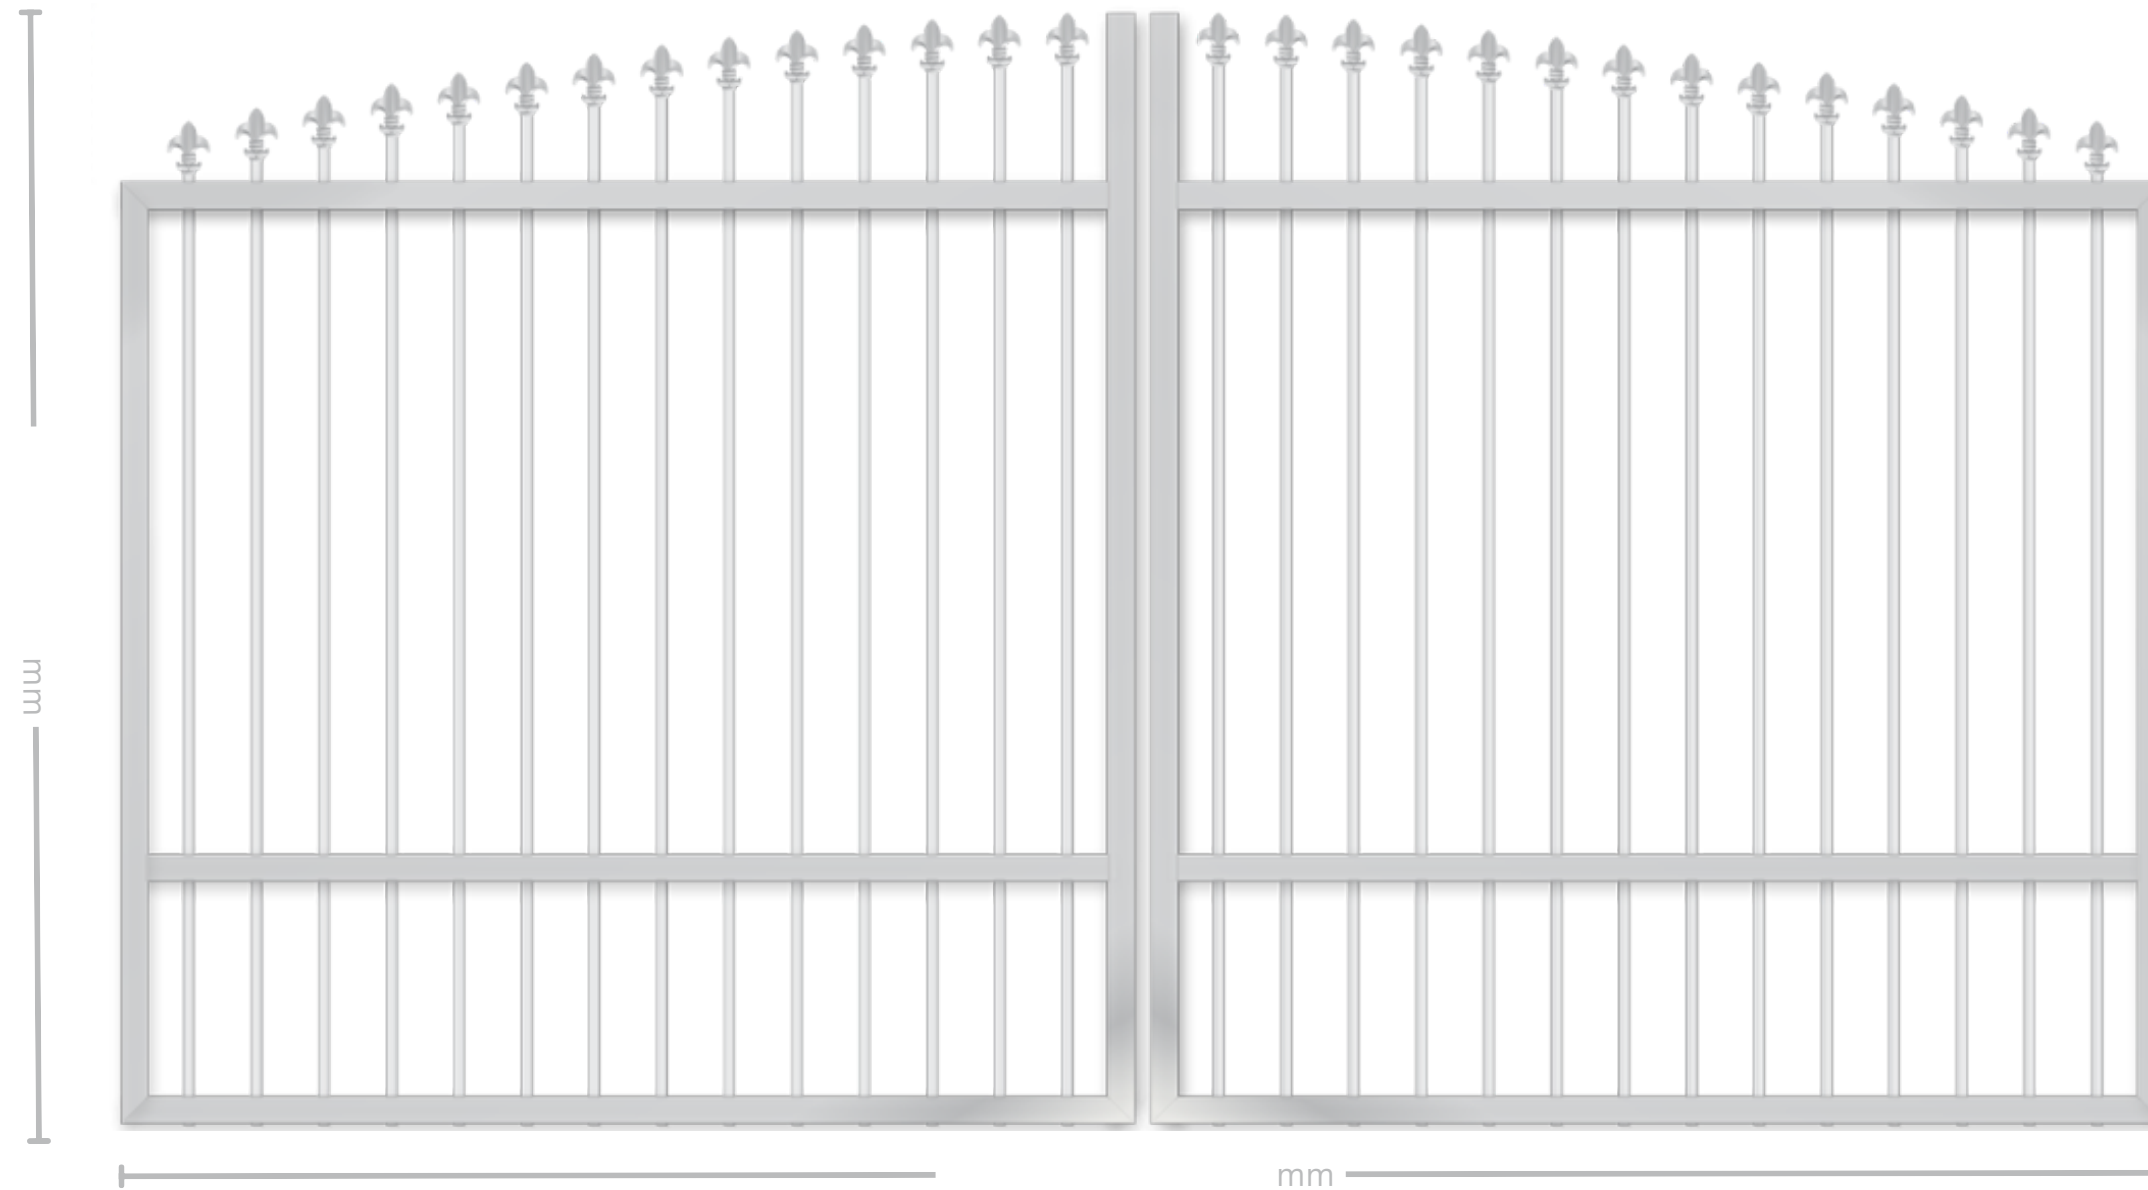

1300 335 633

sales@kodeaccess.com.au

KD5 – VERTICAL TUBE - ARCH SPEARS - MID RAIL

Notes :

KODE
ACCESS

www.kodeaccess.com.au

KODE
ACCESS

GATE DESIGN

KD5 – Kode Double Swing 5

FRAME

- 50mm x 50mm x 3mm SHS Frame
- 100mm x 50mm x 3mm RHS Bottom Rail for gates >3000mm

DESIGN

19mm Vertical Tubes
100mm Tube Centres
Fleur De Lis Spear 250mm to 125mm Arch
(Various Spear Types Available)

MATERIALS

- Aluminium
- Powdercoating: Standard Colorbond Fencing Range

TITLE: VERTICAL TUBE - ARCH SPEARS - MID RAIL