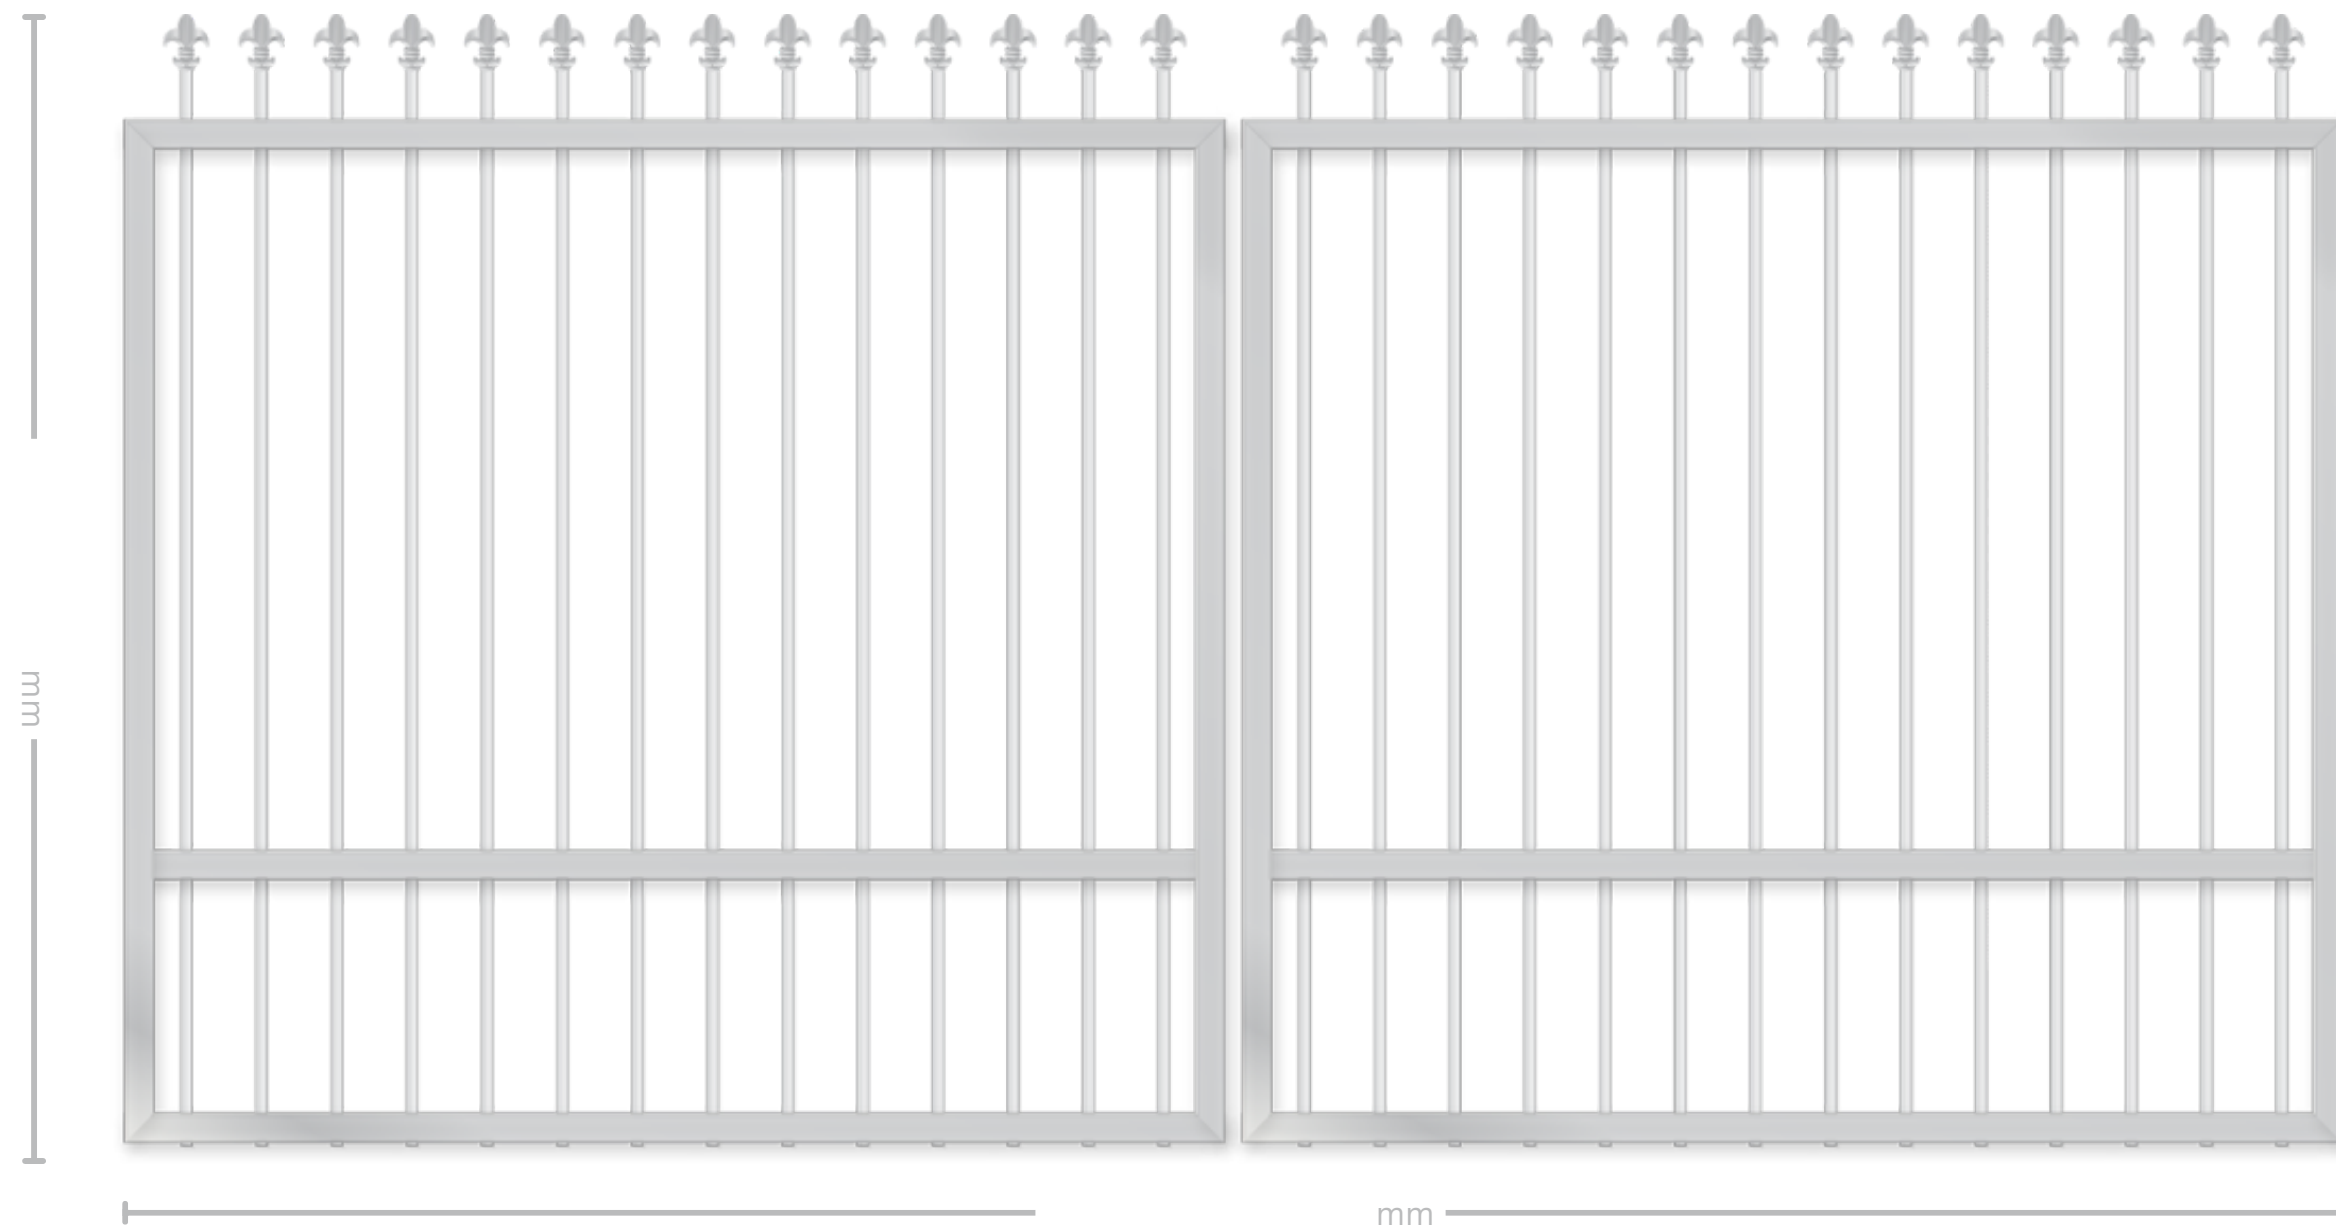

☎ 1300 335 633

✉ sales@kodeaccess.com.au

KD4 – VERTICAL TUBE - LEVEL SPEARS - MID RAIL

Notes :

www.kodeaccess.com.au

GATE DESIGN

KD4 – Kode Double Swing 4

FRAME

- 50mm x 50mm x 3mm SHS Frame
- 100mm x 50mm x 3mm RHS Bottom Rail for gates >3000mm

DESIGN

- 19mm Vertical Tubes
- 100mm Tube Centres
- Fleur De Lis Spear (Various Spear Types Available)
- Spear Top 125mm High

MATERIALS

- Aluminium
- Powdercoating: Standard Colorbond Fencing Range

TITLE: VERTICAL TUBE - LEVEL SPEARS - MID RAIL