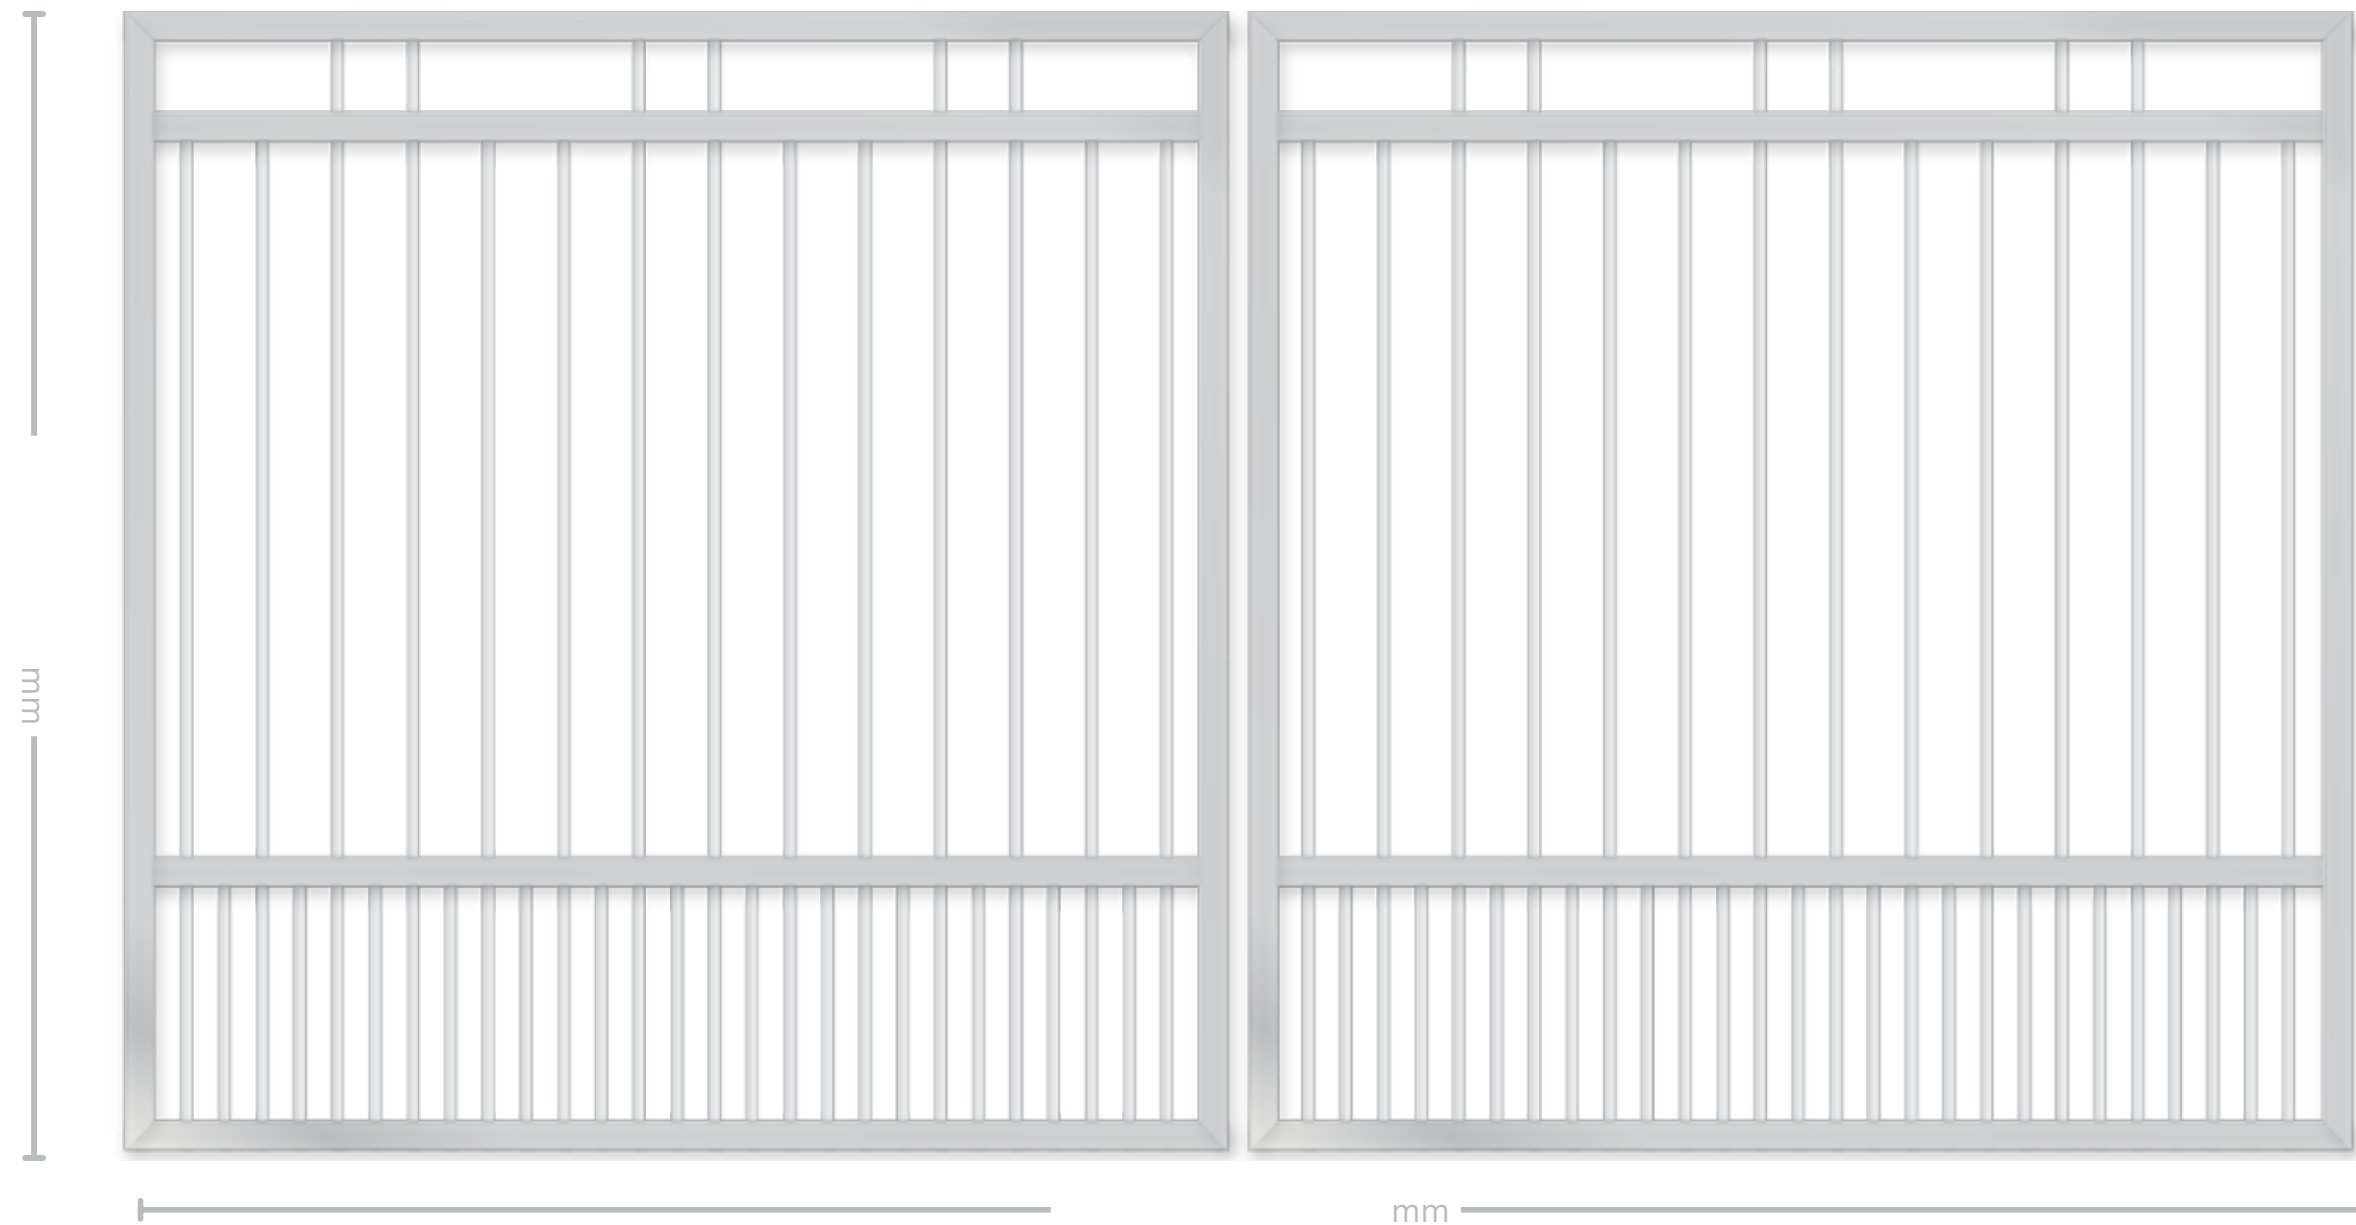

☎ 1300 335 633

✉ sales@kodeaccess.com.au

KD3 – VERTICAL TUBE - HEADER BAR (2 UP 2 DOWN) - DOGGY BARS

Notes :

www.kodeaccess.com.au

GATE DESIGN

KD3 – Kode Double Swing 3

FRAME

- 50mm x 50mm x 3mm SHS Frame
- 100mm x 50mm x 3mm RHS Bottom Rail for gates >3000mm

DESIGN

- 19mm or 25mm Vertical Tubes
- 100mm Header Bar (2 UP 2 DOWN)
- Doggy Bars @ 50mm Tube Centres

MATERIALS

- Aluminium
- Powdercoating: Standard Colorbond Fencing Range

TITLE: KD3 – VERTICAL TUBE - HEADER BAR (2 UP 2 DOWN) - DOGGY BARS