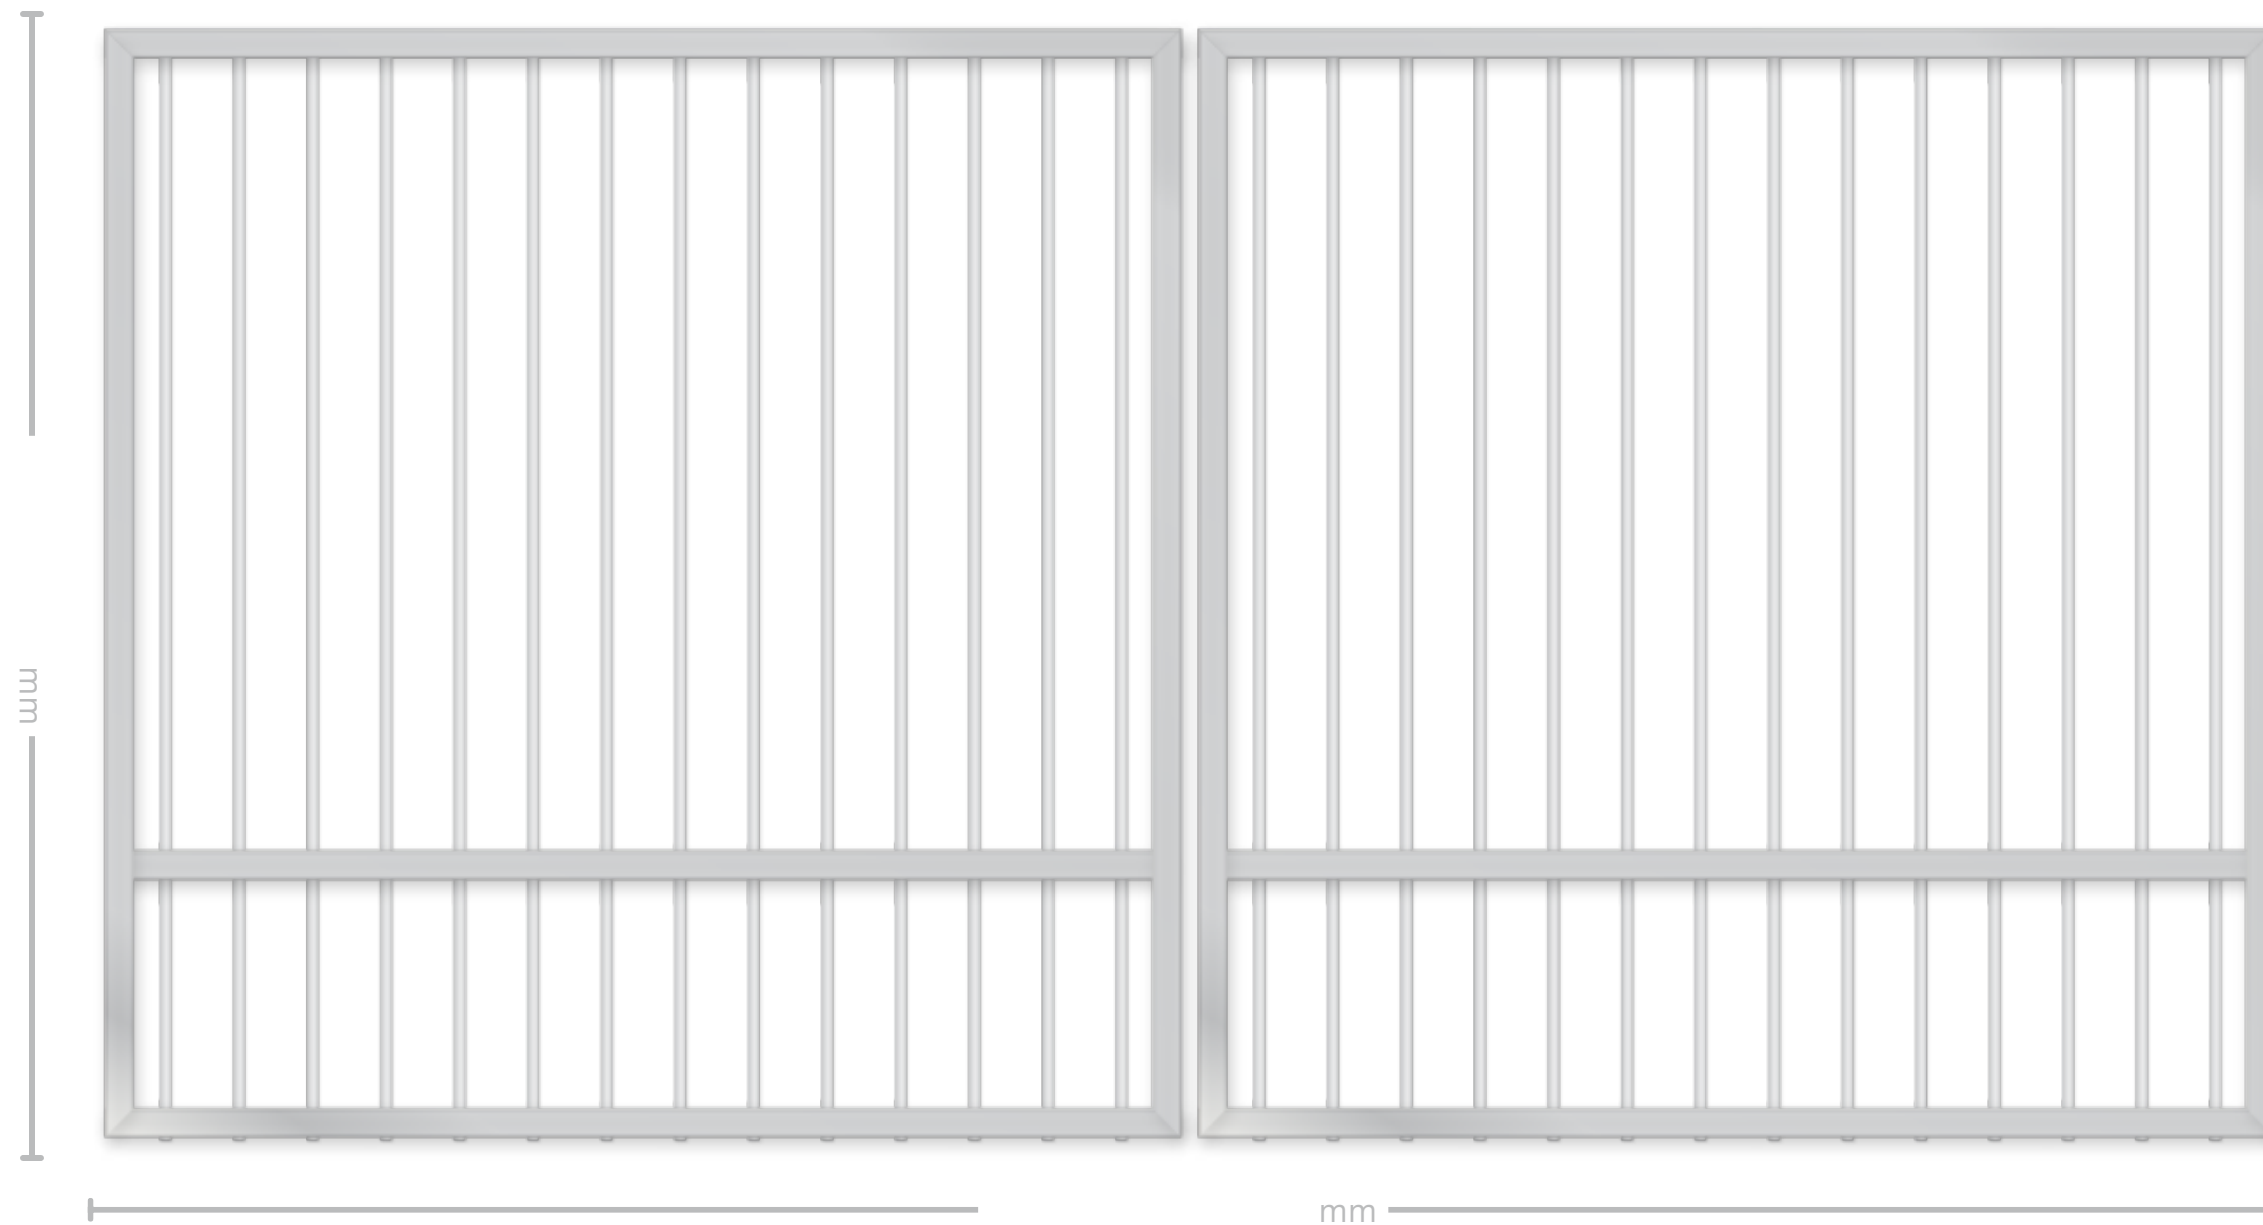

☎ 1300 335 633

✉ [sales@kodeaccess.com.au](mailto:sales@kodeaccess.com.au)

**KD1 – VERTICAL TUBE - MID RAIL**

**Notes :**

**KODE**  
ACCESS

[www.kodeaccess.com.au](http://www.kodeaccess.com.au)

**KODE**  
ACCESS

## GATE DESIGN

### KD1 – Kode Double Swing 1

#### DESIGN

- 19mm or 25mm Vertical Tubes
- 100mm Centres Standard
- Mid Rail at 1/3 Gate Height - Standard